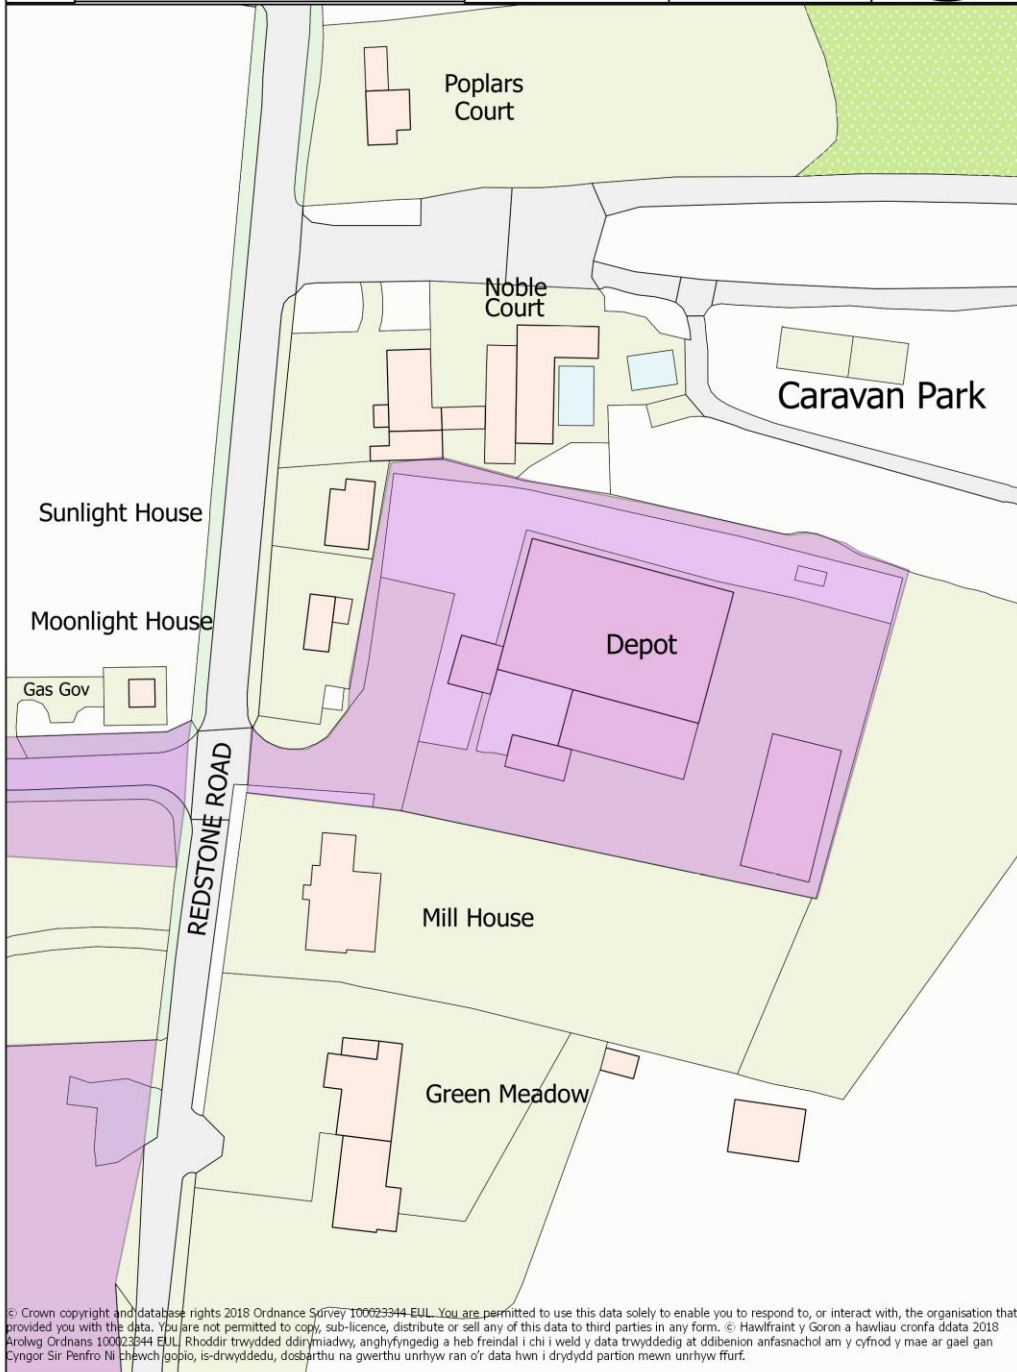

Adjacent to Redstone Road, Narberth - site 2

EMP/088/00004

Scale (A4 Print)
1:1,000