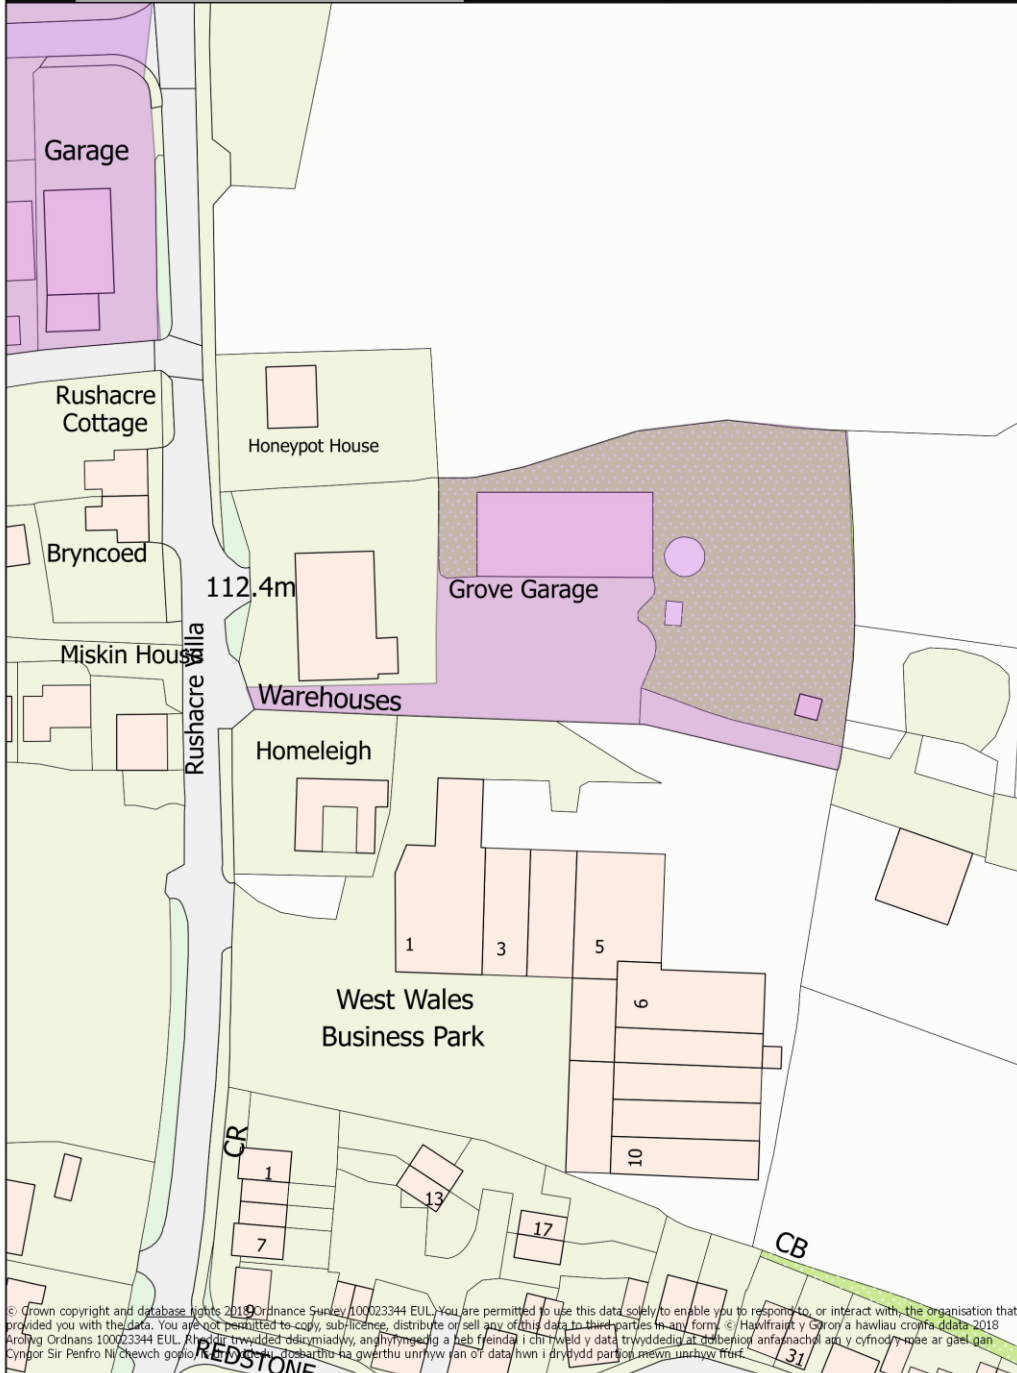

Redstone Mill, Redstone Road, Narberth

EMP/088/00005

Scale (A4 Print)
1:1,000