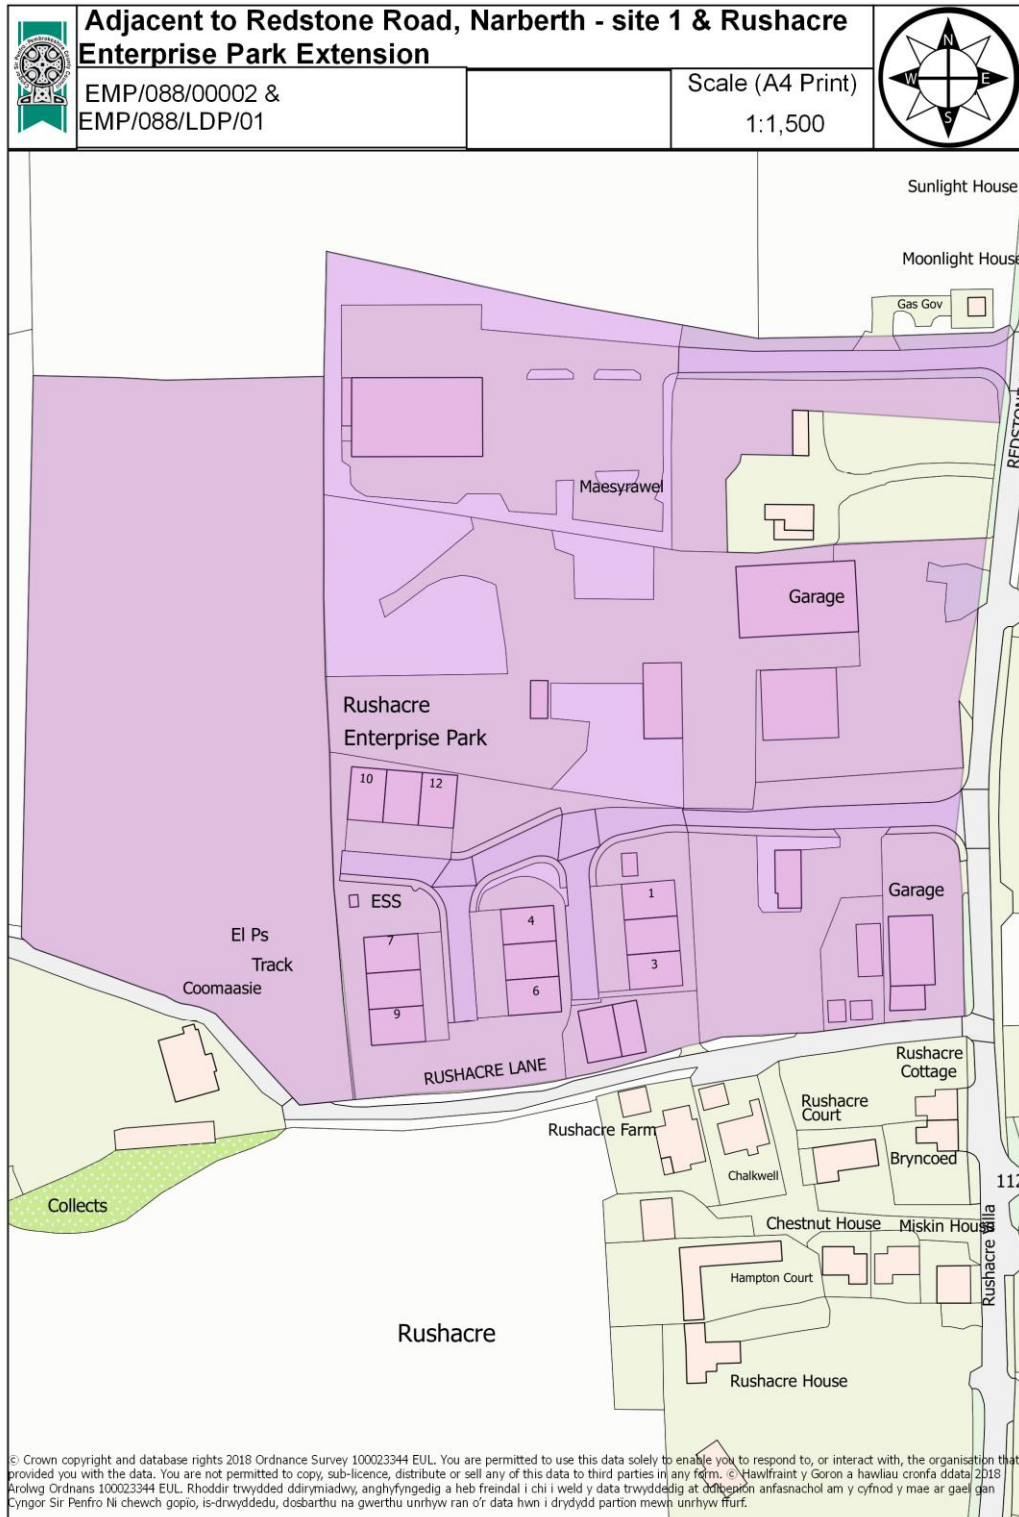

Narberth area

Adjacent to Redstone Road, Narberth - site 2

EMP/088/00004

Scale (A4 Print)
1:1,000

© Crown copyright and database rights 2018 Ordnance Survey 100023344 EUL. You are permitted to use this data solely to enable you to respond to, or interact with, the organisation that provided you with the data. You are not permitted to copy, sub-licence, distribute or sell any of this data to third parties in any form. © Hawlfraint y Goron a hawliau cronfa ddata 2018 Arolwg Ordans 100023344 EUL. Rhoddir trwydded ddirymiadwy, anghyfngedig a heb freindal i chi i weld y data trwyddedig at ddibenion anfasnachol am y cyfnod y mae ar gael gan Cyngor Sir Penfro Ni chewch gopïo, is-drwyddedu, dosbarthu na gwerthu unrhyw ran o'r data hwn i drydydd partion mewn unrhyw ffurf.

Redstone Mill, Redstone Road, Narberth

EMP/088/00005

Scale (A4 Print)
1:1,000

© Crown copyright and database rights 2018 Ordnance Survey 100023344 EUL. You are permitted to use this data solely to enable you to respond to, or interact with, the organisation that provided you with the data. You are not permitted to copy, sublicense, distribute or sell any of this data to third parties in any form. © Hawlfraint y Goron a hawliau cronfa ddata 2018. Arddang Ordans 100023344 EUL. Rheddiad trwydded ddurymadwy, anghyfrngedig a heb freindal i chi trwydded y data trwyddedig at ddibenion anfasnachol ari y cyfodyr ydych chi gael gan Cynor Sir Penfro Ni chewch gopïo, gwerthu, dosbarthu na gwerthu unrhyw ran o'r data/hwn i drydydd partïon mewn unrhyw ffordd.