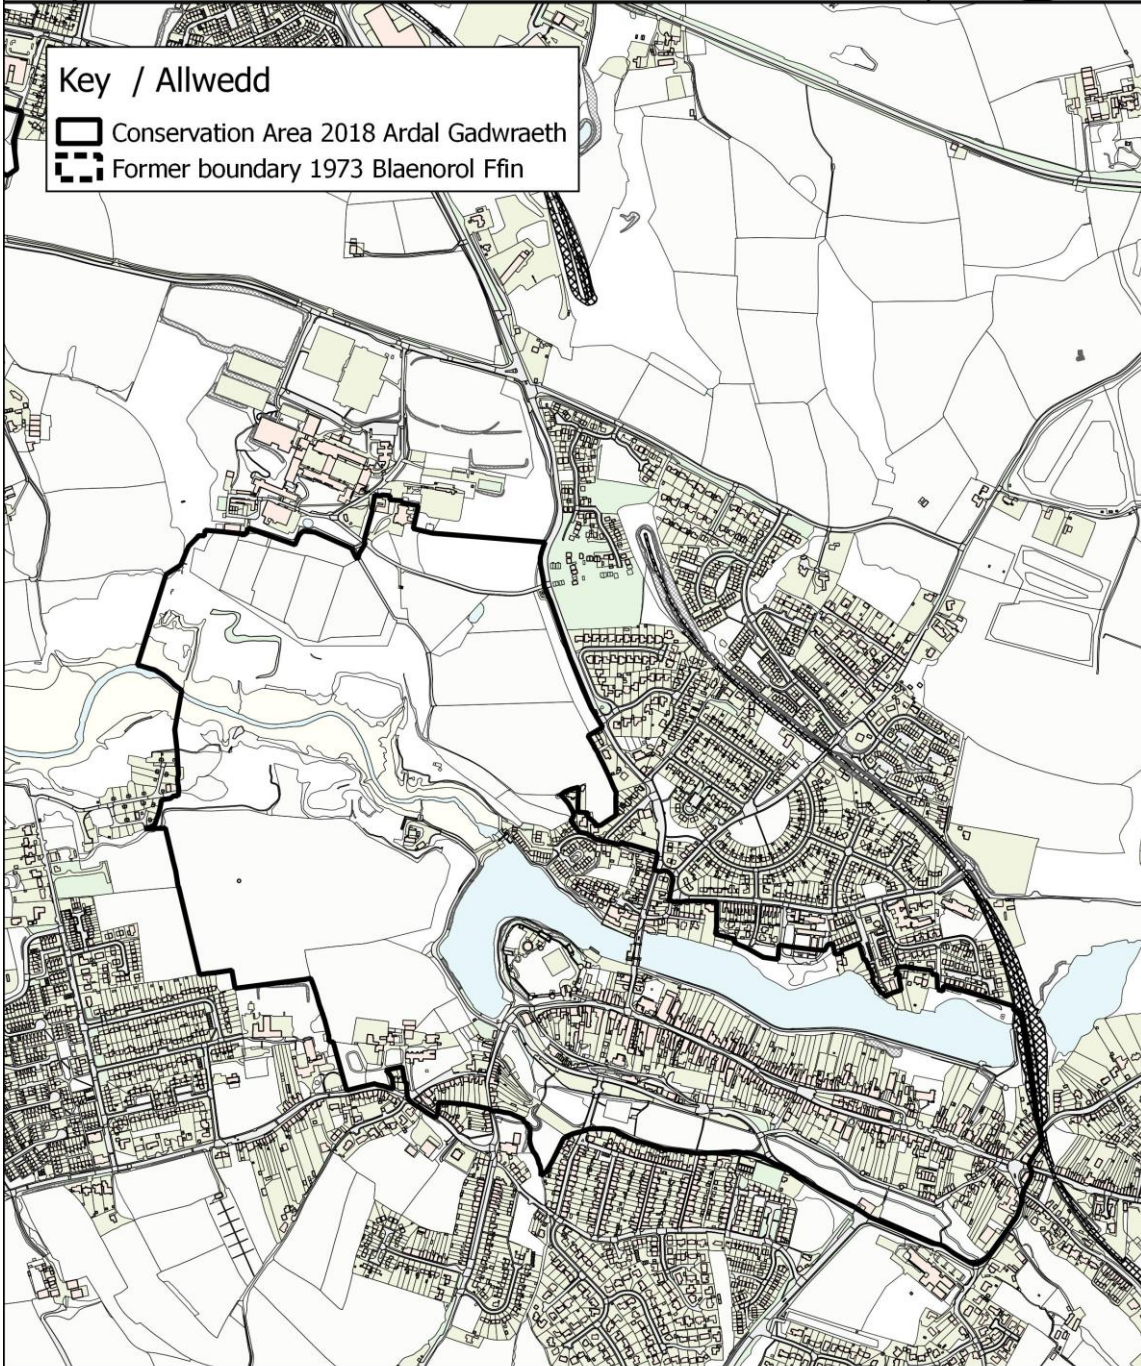

Pembroke former Conservation Area Boundary 1973 Blaenorol Ffin yr Ardal Gadwraeth Penfro 1973

Do not scale / peidiwch a newid graddfa

Key / Allwedd

- Conservation Area 2018 Ardal Gadwraeth
- Former boundary 1973 Blaenorol Ffin

© Crown copyright and database rights 2018 Ordnance Survey 100023344. You are permitted to use this data solely to enable you to respond to, or interact with, the organisation that provided you with the data. You are not permitted to copy, sub-licence, distribute or sell any of this data to third parties in any form. © Hawffraint y Goron a hawlau cronfa ddata 2018 Arolwg Ordans 100023344. Rhoddir trwydded ddirymiadwy, anghyfngedig a heb freindal i chi i weld y data trwyddedig at ddibenion anfasnachol am y cyfnod y mae ar gael gan Cyngor Sir Penfro Ni chwech gopio, is-drwyddedu, dosbarthu na gwerthu unrhyw ran o'r data hwn i drydydd partion mewn unrhyw ffurf.