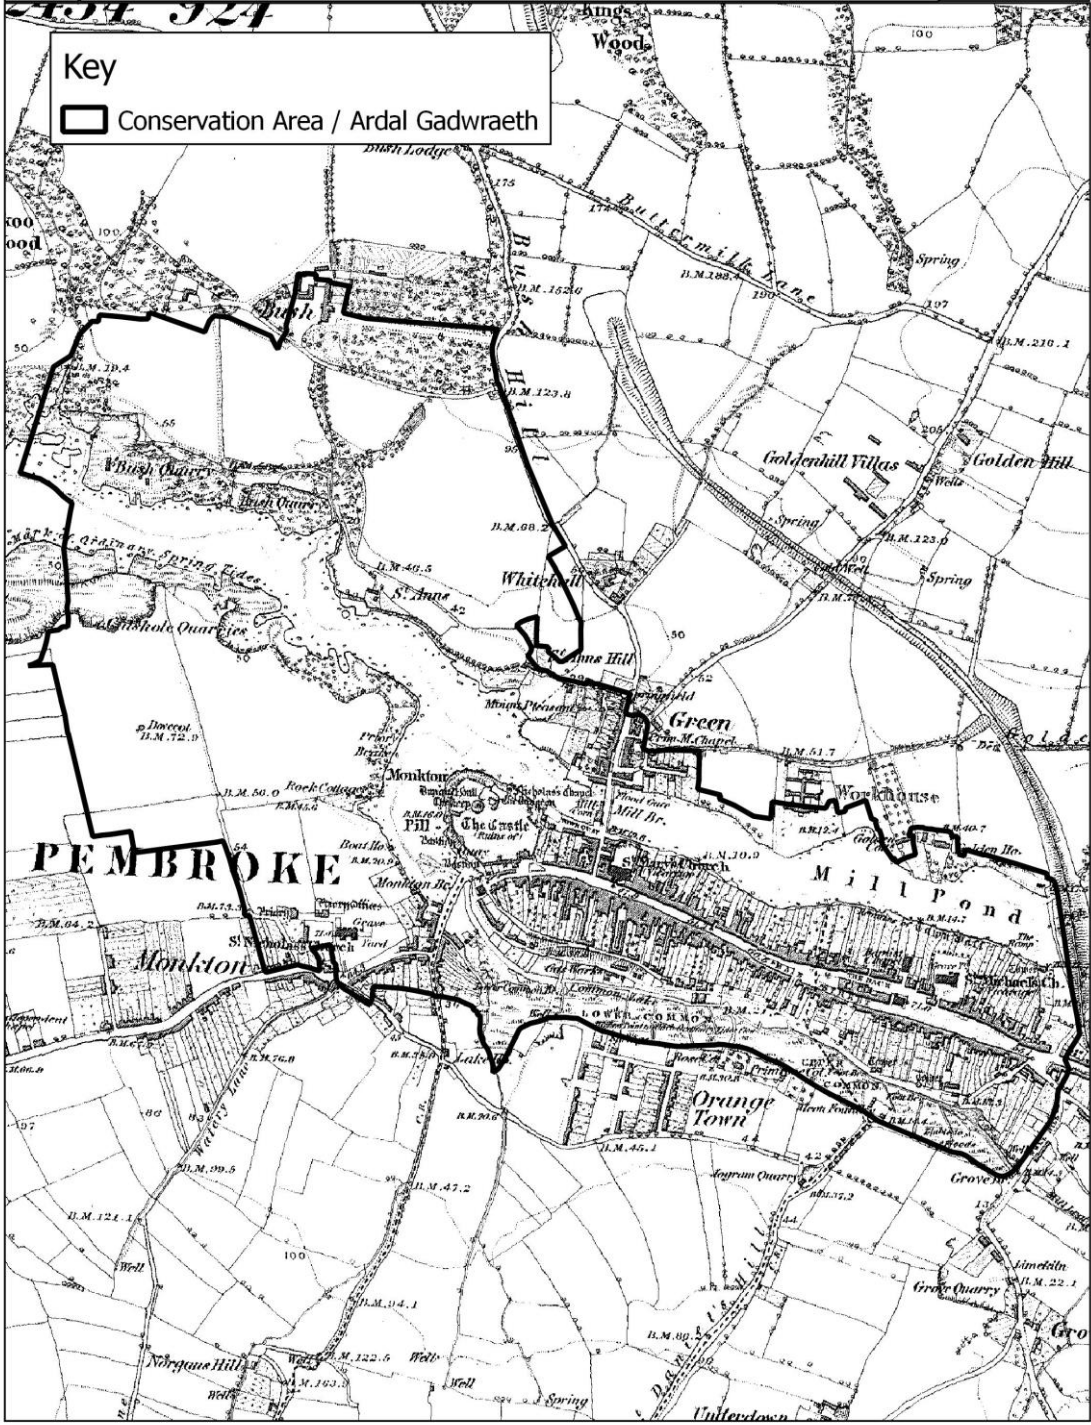

Key
 Conservation Area / Ardal Gadwraeth