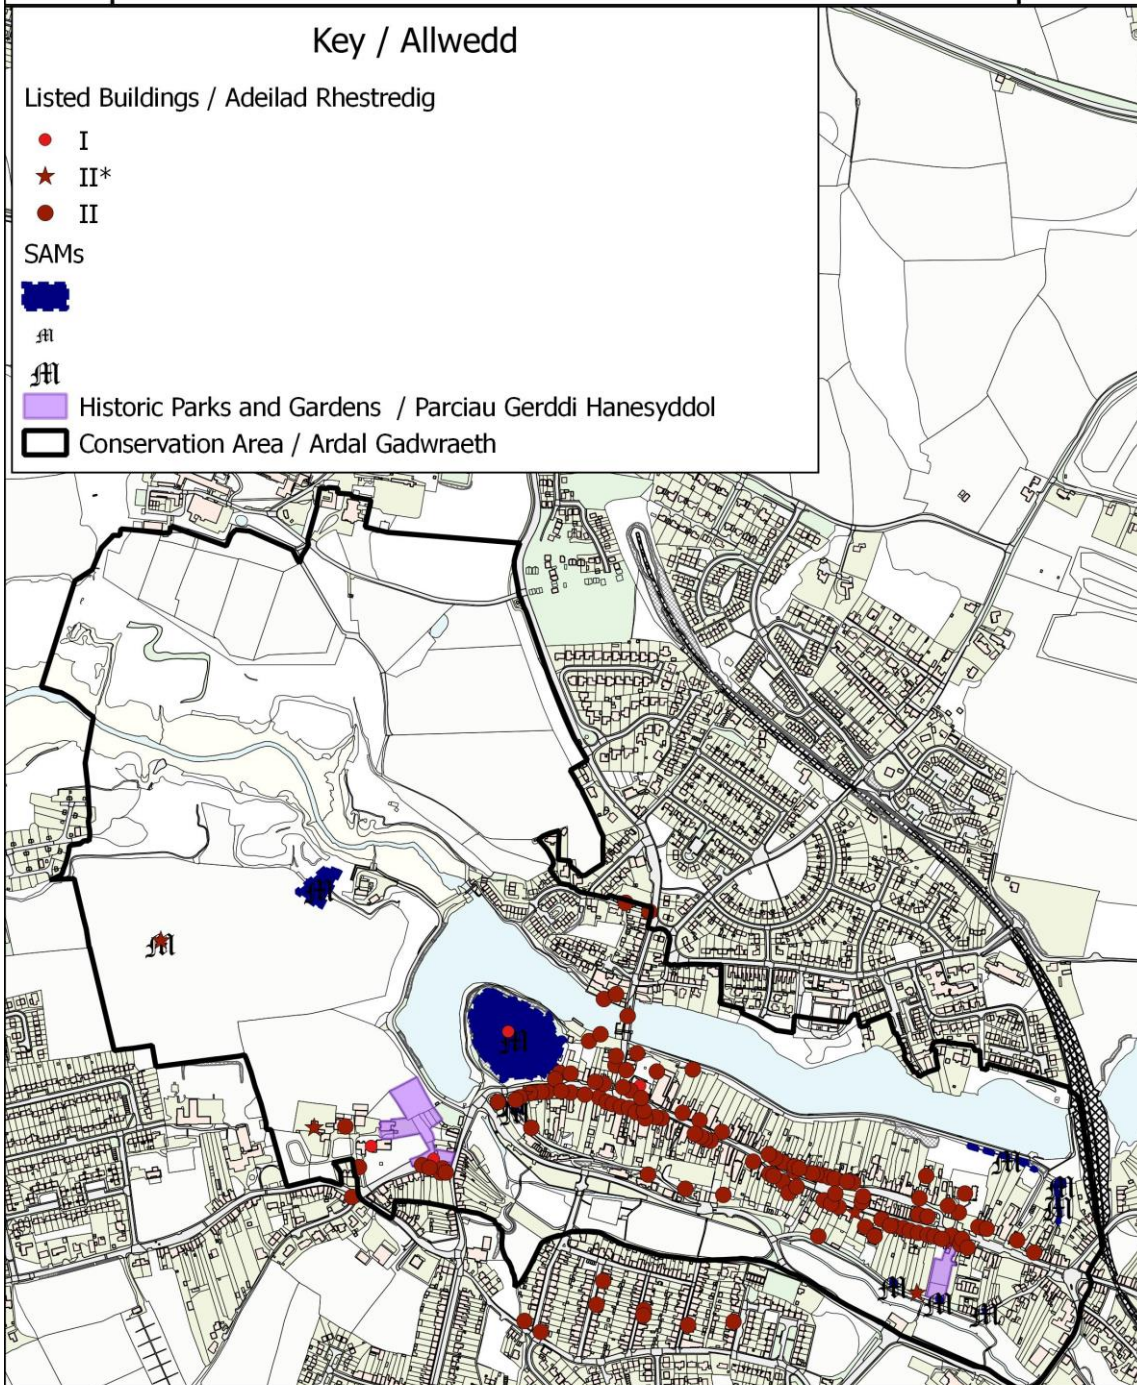

- I
- ★ II*
- II

SAMs

⌘

⌘

■ Historic Parks and Gardens / Parciau Gerddi Hanesyddol

□ Conservation Area / Ardal Gadwraeth

© Crown copyright and database rights 2018 Ordnance Survey 100023344. You are permitted to use this data solely to enable you to respond to, or interact with, the organisation that provided you with the data. You are not permitted to copy, sub-licence, distribute or sell any of this data to third parties in any form. © Hawlfraint y Goron a hawliau cronfa ddata 2018 Arolwg Ordnans 100023344. Rhoddir trwydded ddirymadwy, anghyfngedig a heb freindal i chi i weld y data trwyddedig at ddbenion anfasnachol am y cyfnod y mae ar gael gan Cyngor Sir Penfro Ni chewch gopïo, is-drwyddedu, dosbarthu na gwerthu unrhyw ran o'r data hwn i drydydd partion mewn unrhyw ffurf.

Key
 Conservation Area / Ardal Gadwraeth

© Crown copyright and database rights 2018 Ordnance Survey 100023344. You are permitted to use this data solely to enable you to respond to, or interact with, the organisation that provided you with the data. You are not permitted to copy, sub-licence, distribute or sell any of this data to third parties in any form. © Hawffraint y Goron a hawlau cronfa ddata 2018 Arolwg Ordnans 100023344. Rhoddir trwydded ddi-rymiadwy, anghyfnydedig a heb frendal i chi i weld y data trwyddedig at ddibenion anfasnachol am y cyfnod y mae ar gael gan Cyngor Sir Penfro Ni chewch gopïo, is-drwyddedu, dosbarthu na gwerthu unrhyw ran of data hwn i drydydd partion mewn unrhyw ffurf.