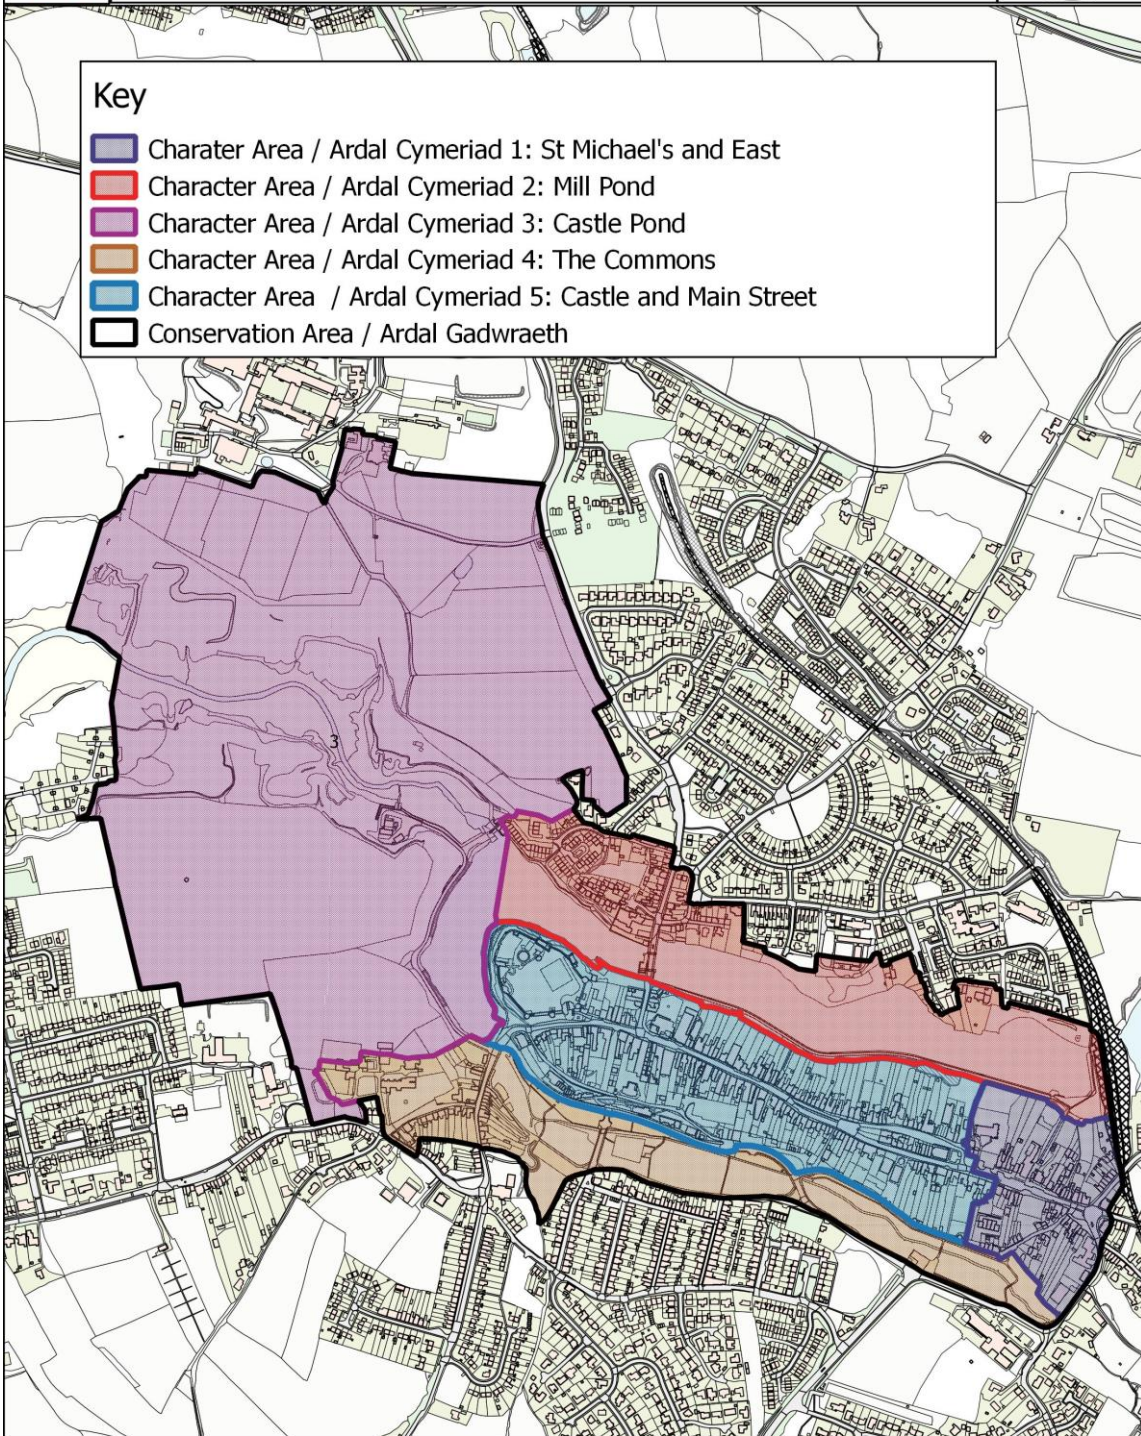

Pembroke Conservation Area Character Areas

Penfro Ardal Gadwraeth Ardaloedd Cymeriad

Do not scale / Peidwch a newid graddfa

Key

-  Character Area / Ardal Cymeriad 1: St Michael's and East
-  Character Area / Ardal Cymeriad 2: Mill Pond
-  Character Area / Ardal Cymeriad 3: Castle Pond
-  Character Area / Ardal Cymeriad 4: The Commons
-  Character Area / Ardal Cymeriad 5: Castle and Main Street
-  Conservation Area / Ardal Gadwraeth