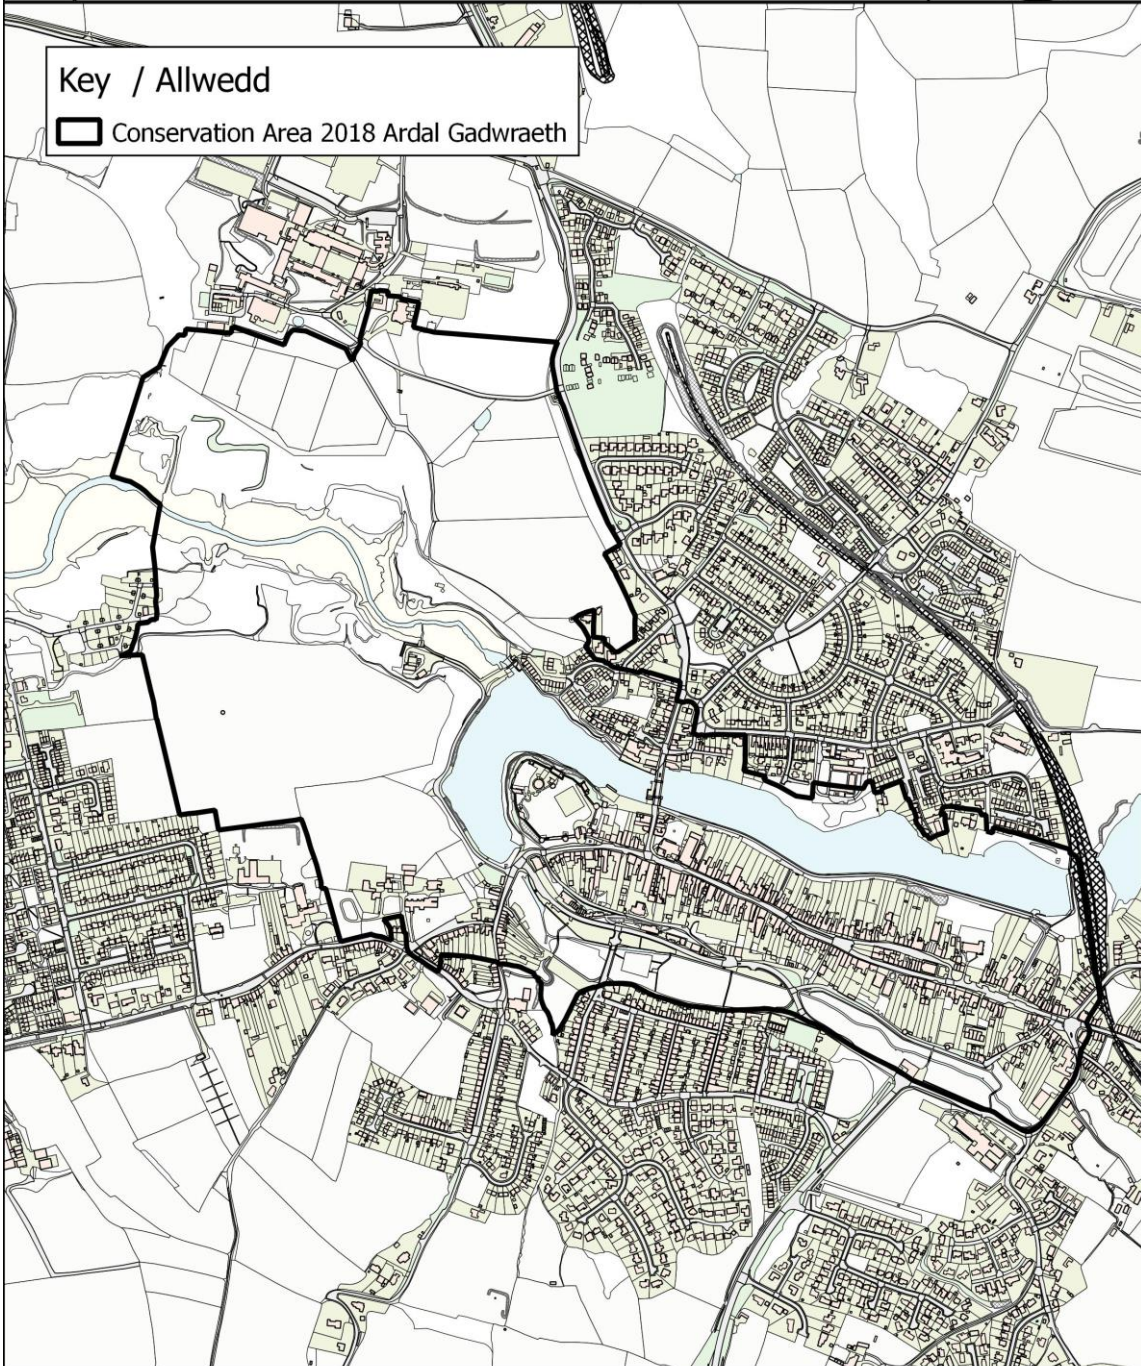

Pembroke Conservation Area Boundary 2018 Ffin yr Ardal Gadwraeth Penfro 2018

Do not scale / peidiwch a newid graddfa

Key / Allwedd

Conservation Area 2018 Ardal Gadwraeth

© Crown copyright and database rights 2018 Ordnance Survey 100023344. You are permitted to use this data solely to enable you to respond to, or interact with, the organisation that provided you with the data. You are not permitted to copy, sub-licence, distribute or sell any of this data to third parties in any form. © Hawiffrant y Goron a hawliau cronfa ddata 2018 Arolwg Ordans 100023344. Rhoddir trwydded ddirymiadwy, anghyfngedig a heb freindal i chi i weld y data trwyddedig at ddibenion anfasnachol am y cyfnod y mae ar gael gan Cyngor Sir Penfro Ni chewch gopio, is-drwyddedu, dosbarthu na gwerthu unrhyw ran o'r data hwn i drydydd partion mewn unrhyw ffurf.