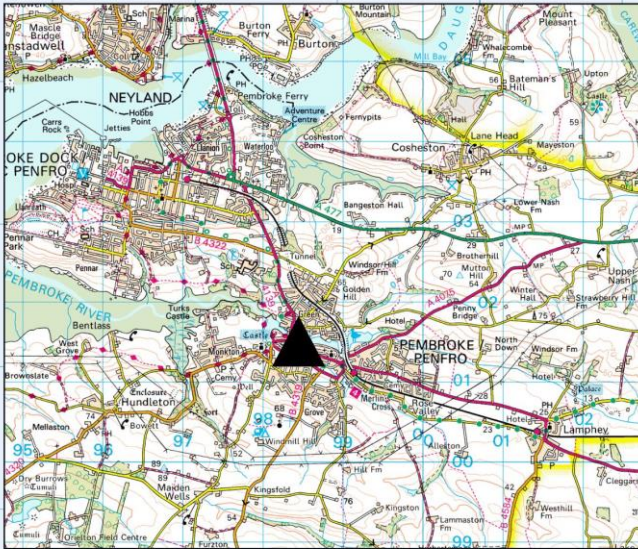

Appendix 1 Conservation Area Maps

1. Pembroke Conservation Area: Location Plan
2. Pembroke Conservation Area: Boundary 2018
3. Pembroke Conservation Area - Listed Buildings, Scheduled Ancient Monuments and Historic Gardens
4. Pembroke Conservation Area – Epoch 1: 1843- 1893
5. Pembroke Conservation Area – Epoch 5: 1965
6. Pembroke Conservation Area: Character Areas
7. Pembroke former Conservation Area boundary (1973)

Please note all map scales are approximate
Do not scale

Location Plan / Cynllun Lleoliad

Pembroke / Penfro

© Crown copyright and database rights 2018 Ordnance Survey 100023344. You are permitted to use this data solely to enable you to respond to, or interact with, the organisation that provided you with the data. You are not permitted to copy, sub-licence, distribute or sell any of this data to third parties in any form. © Hawfrain y Goron a hawliau cronfa ddata 2018 Arolwg Ordnans 100023344. Rhoddir trwydded ddirymiadwy, anghyfyngedig a heb freindal i chi i weld y data trwyddedig at ddibenion anfasnachol am y cyfnod y mae ar gael gan Cyngor Sir Penfro Ni chechw gopio, is-drwyddedu, dosbarthu na gwerthu unrhyw ran o'r data hwn i drydydd partion mewn unrhyw ffurf.