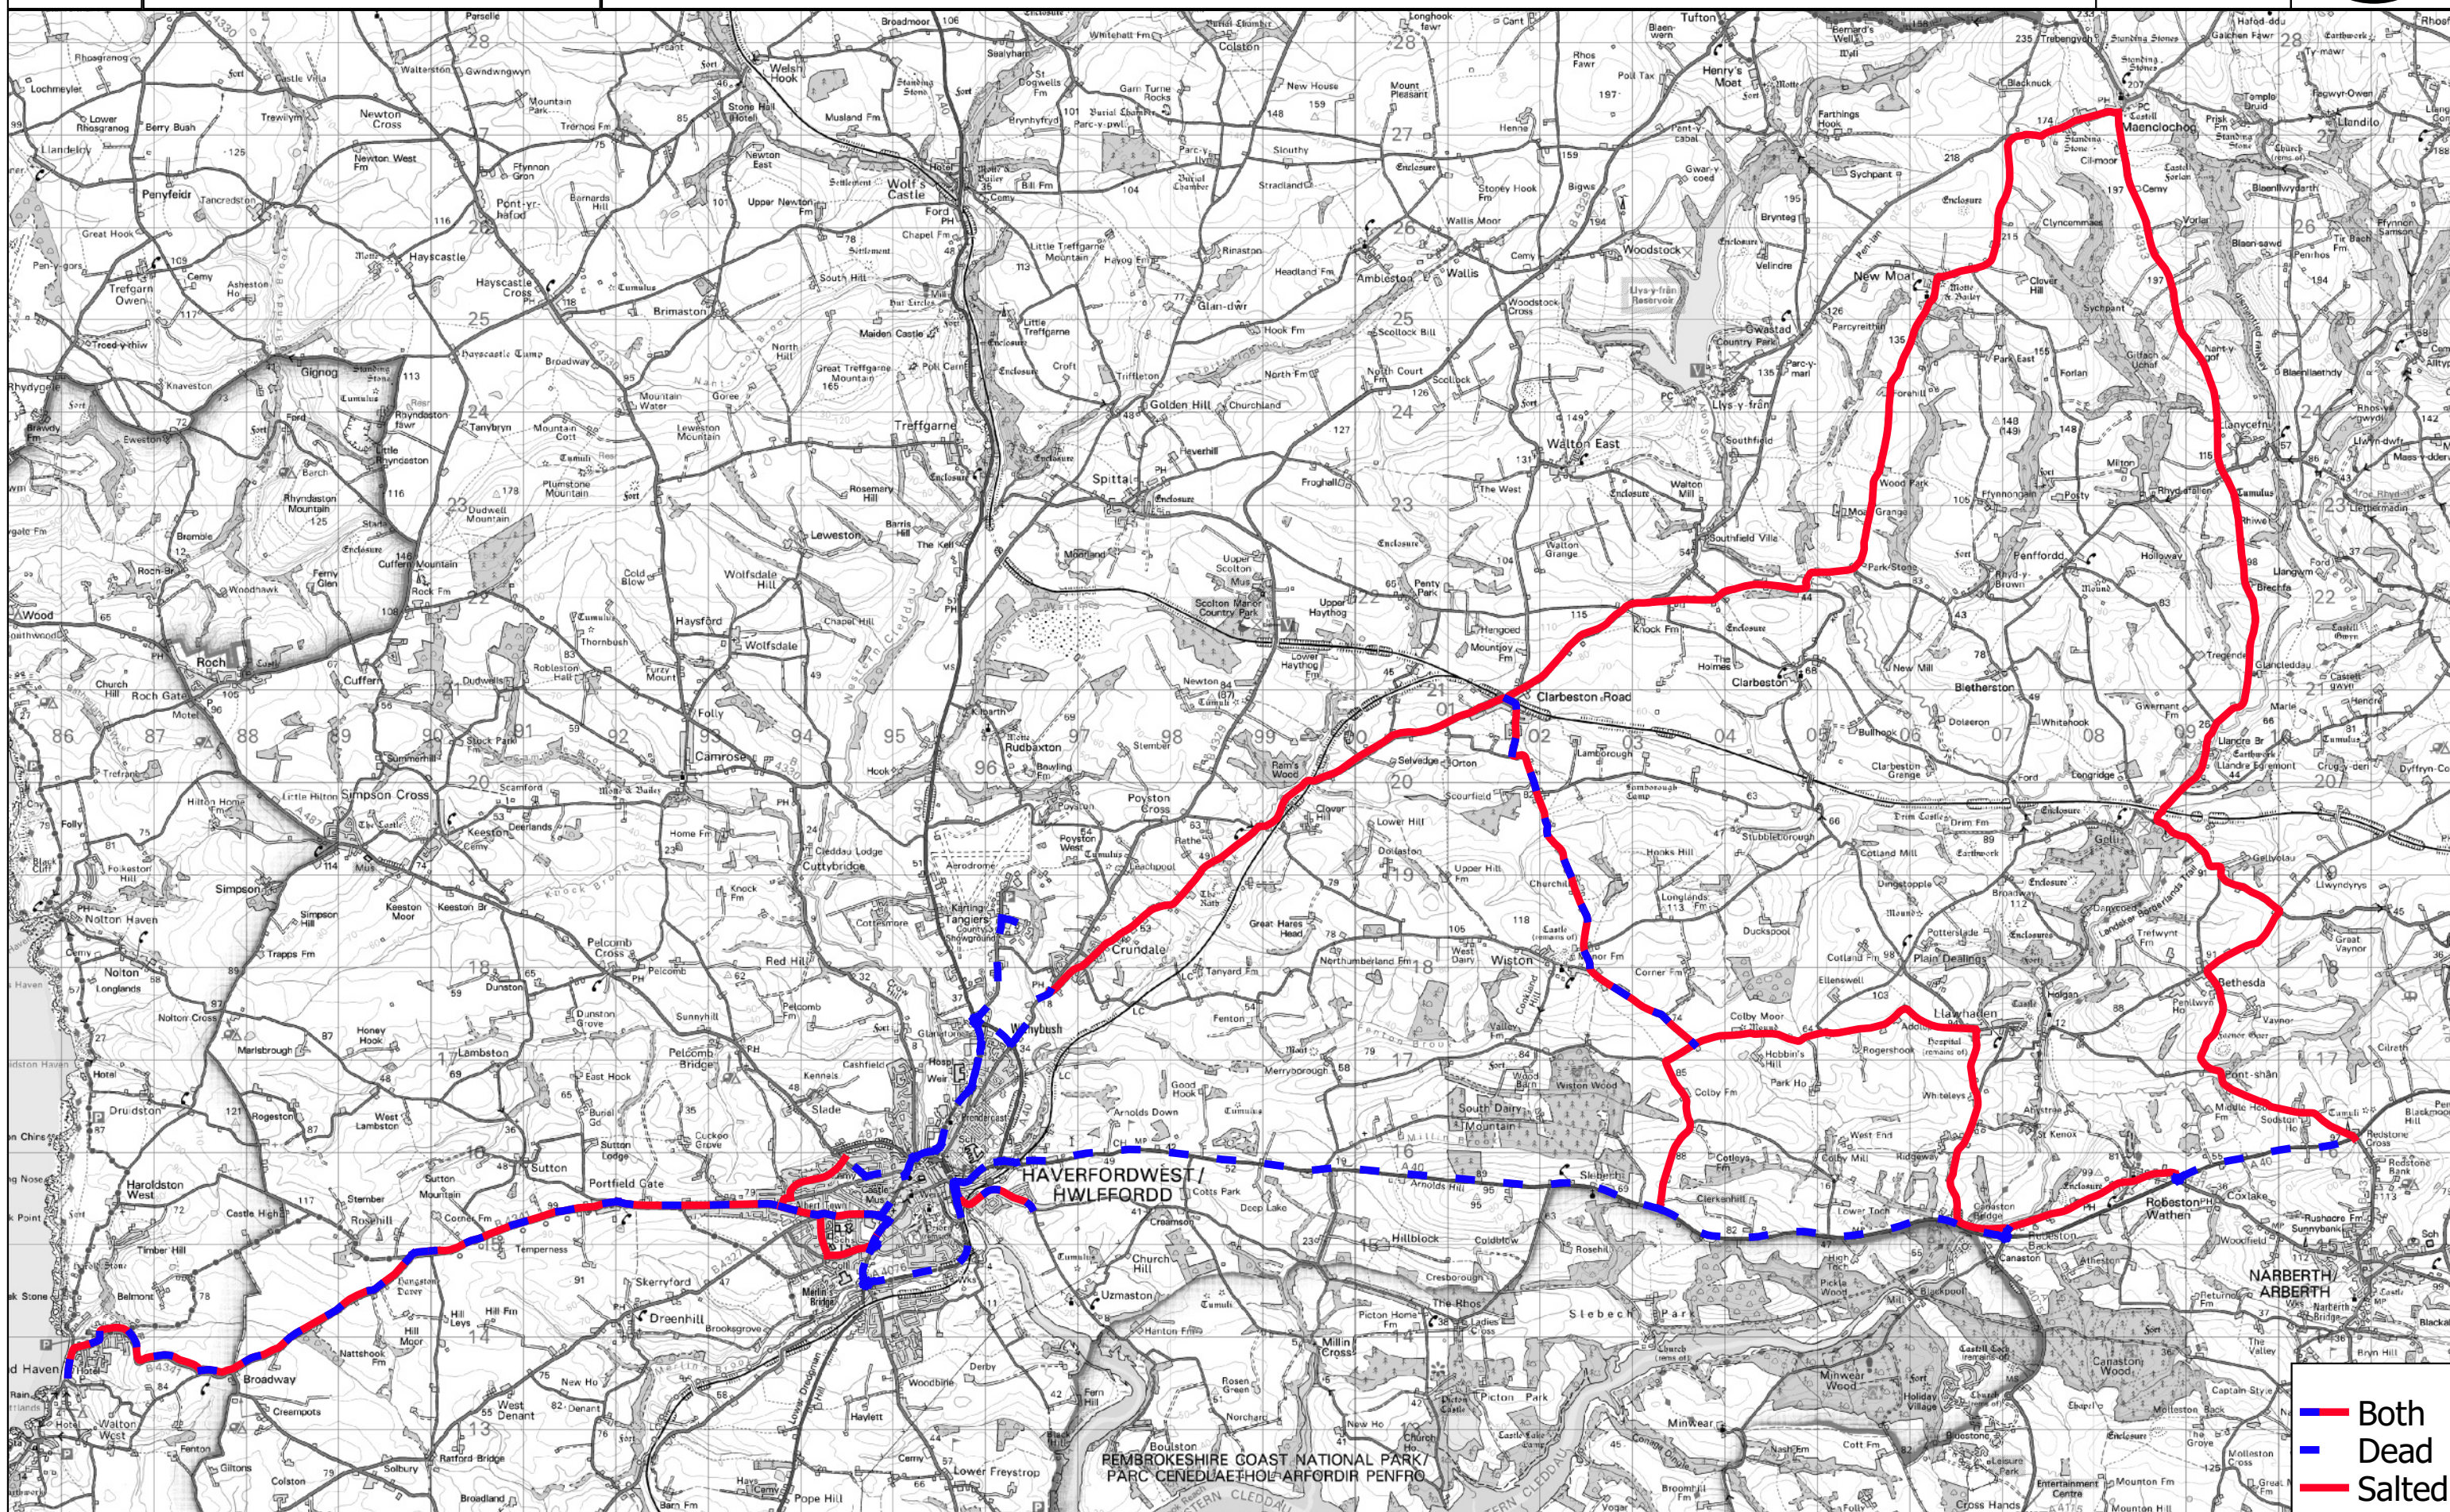

# Withybus Route 3

Map produced on: November 2019

Scale (A3 Print)  
1:65000

— Both  
— Dead  
— Salted