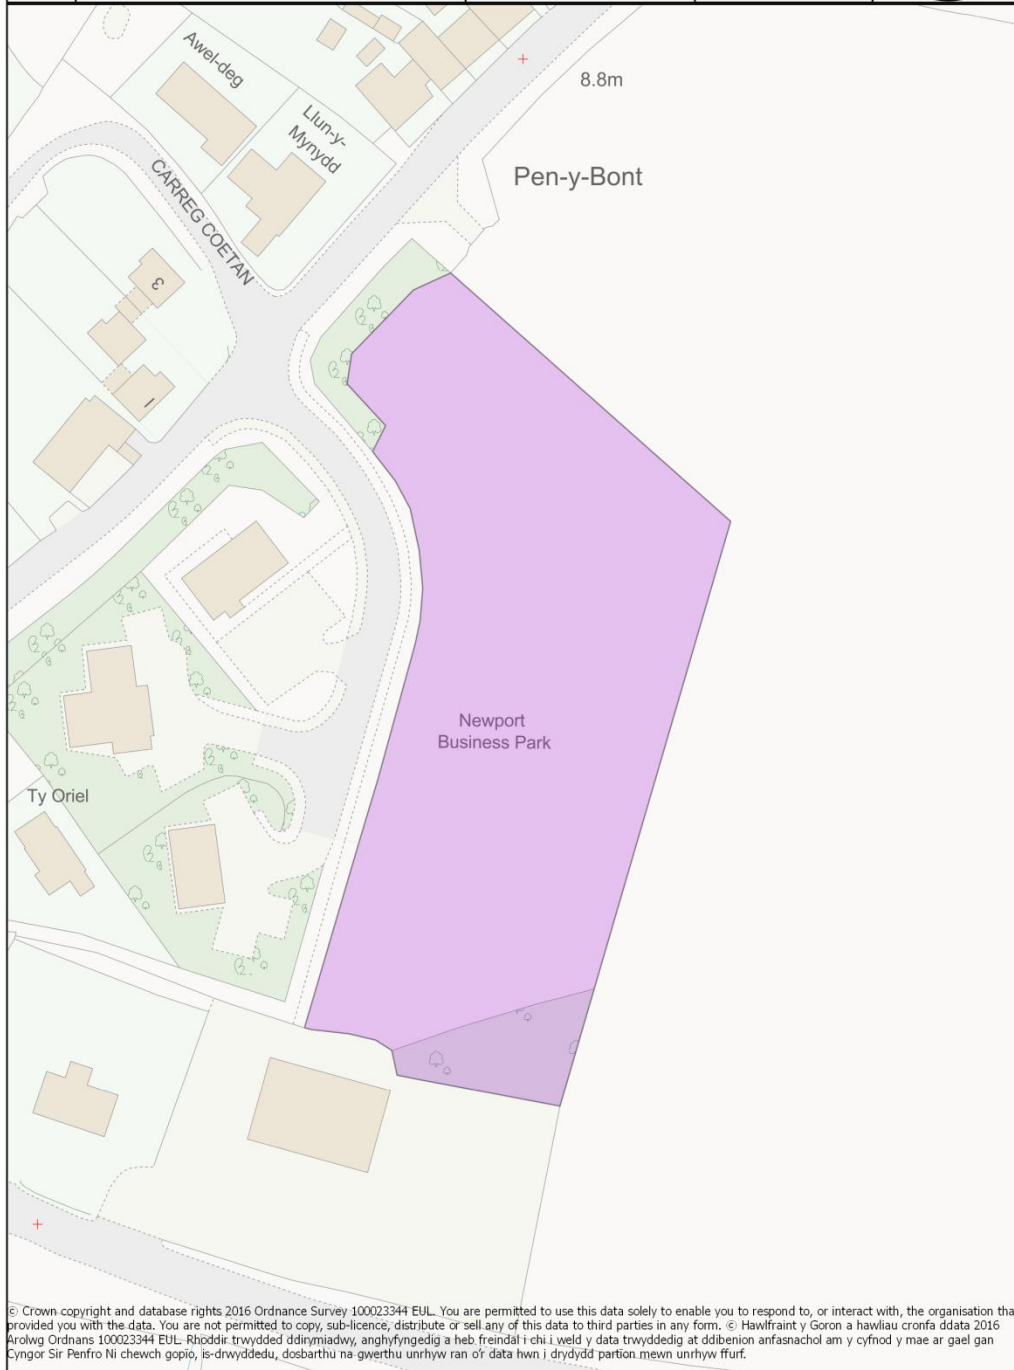

Newport Business Park - NP3

Map produced on: 21 October 2016

Scale (A4 Print)

1:1,067