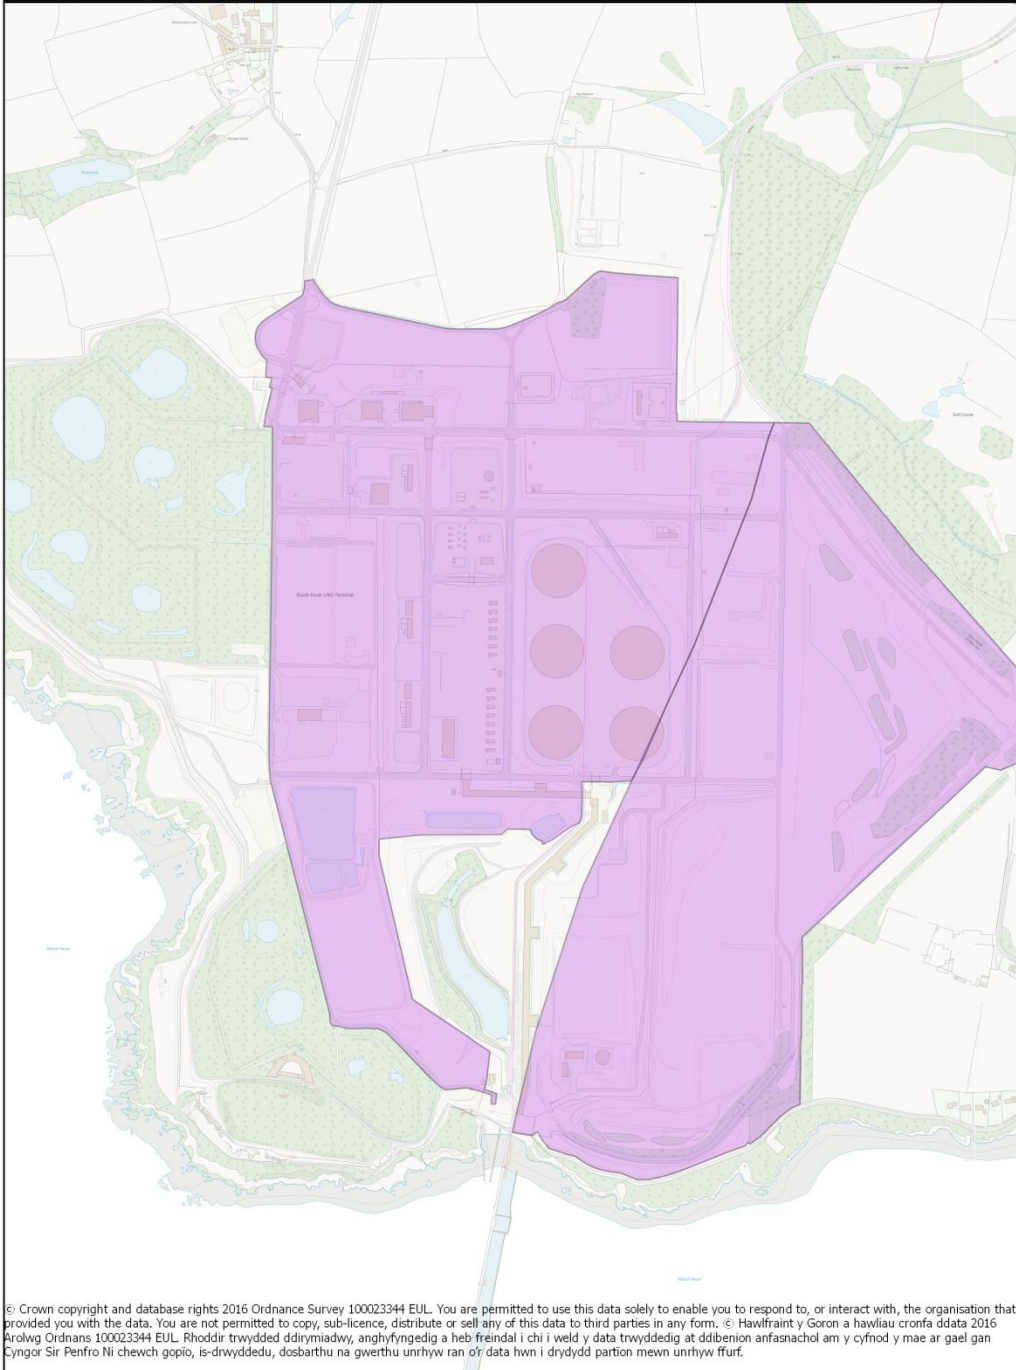

South Hook LNG (National Park element) - NP4

Map produced on: 21 October 2016

Scale (A4 Print)

1:10,148