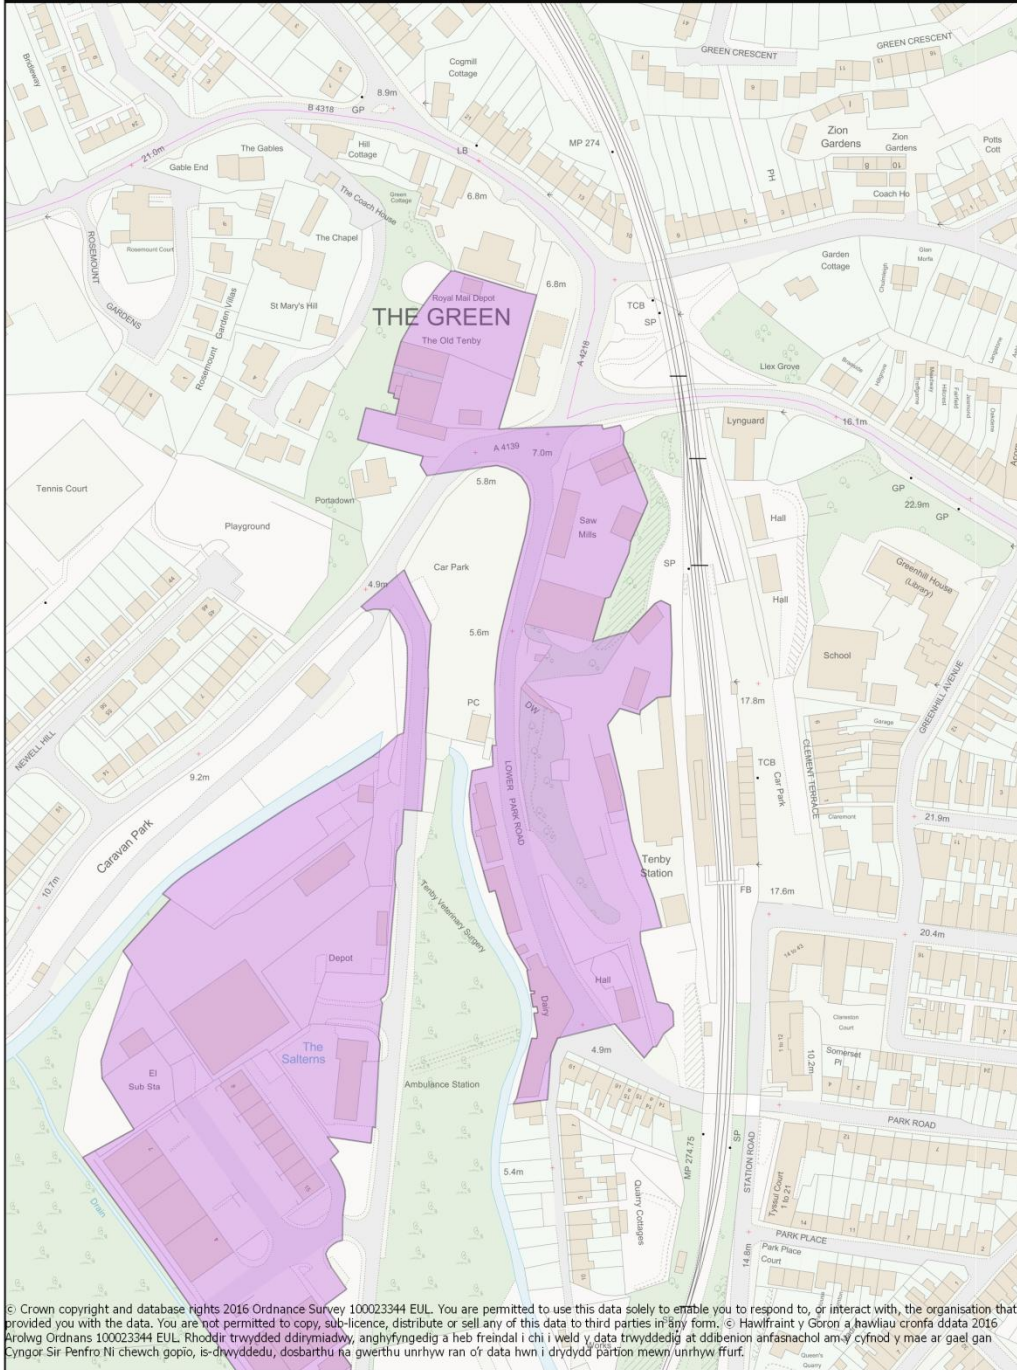

Salterns North, Mid and East, Tenby - NP6

Map produced on: 21 October 2016

Scale (A4 Print)

1:2,307

© Crown copyright and database rights 2016 Ordnance Survey 100023344 EUL. You are permitted to use this data solely to enable you to respond to, or interact with, the organisation that provided you with the data. You are not permitted to copy, sub-licence, distribute or sell any of this data to third parties in any form. © Hawfraint y Goron a hawliau cronfa ddata 2016 Arolwg Ordans 100023344 EUL. Rhoddir trwydded ddrymiadwy, anghyfnyddig a heb freindal i chi i weld y data trwyddedig at ddibenion afasnachol am y cyfnod y mae ar gael gan Cynog Sir Penfro Ni chechw gopio, is-dwyddedu, dosbarthu na gwerthu unrhyw ran o'r data hwn i drydydd pârton mewn unrhyw ffur.