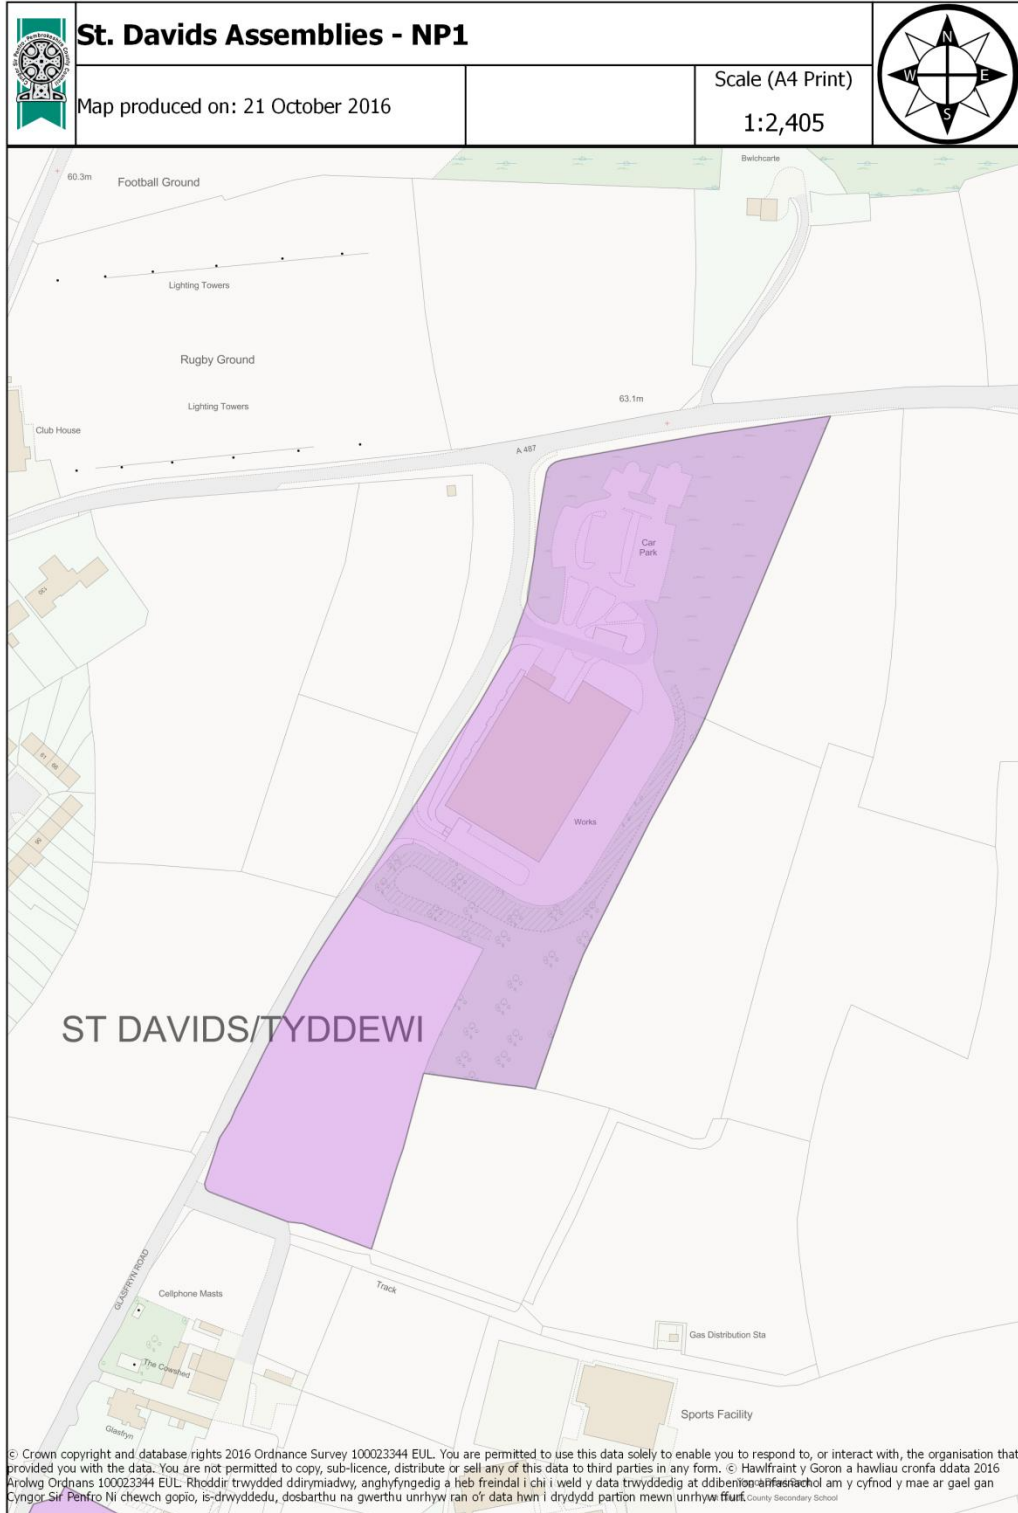

Employment Survey 2016

National Park Maps

	Millard Park, St. Davids - NP2	Scale (A4 Print) 1:733	
Map produced on: 21 October 2016			

© Crown copyright and database rights 2016 Ordnance Survey 100023344 EUL. You are permitted to use this data solely to enable you to respond to, or interact with, the organisation that provided you with the data. You are not permitted to copy, sub-licence, distribute or sell any of this data to third parties in any form. © Hawlfraint y Goron a hawliau cronfa ddata 2016 Arolwg Ordans 100023344 EUL. Rhoddir trwydded ddirymiadwy, anghyfngedig a heb freindal i chi i weld y data trwyddedig at ddibenion anfasnachol am y cyfnod y mae ar gael gan Cyngor Sir Penfro Ni chewch gopio, is-drwyddedu, dosbarthu na gwerthu unrhyw ran o'r data hwn i drydydd partion mewn unrhyw ffurf.

South Hook LNG (National Park element) - NP4

Map produced on: 21 October 2016

Scale (A4 Print)

1:10,148

© Crown copyright and database rights 2016 Ordnance Survey 100023344 EUL. You are permitted to use this data solely to enable you to respond to, or interact with, the organisation that provided you with the data. You are not permitted to copy, sub-licence, distribute or sell any of this data to third parties in any form. © Hawfrint y Goron a hawliau cronfa ddata 2016 Arolwg Ordans 100023344 EUL. Rhoddir trwydded ddirymiadwy, anghyfngedig a heb freindal i chi i weld y data trwyddedig at ddibenion anfasnachol am y cyfnod y mae ar gael gan Cyngor Sir Penfro Ni chewch gopïo, is-drwyddedu, dosbarthu na gwerthu unrhyw ran o'r data hwn i drydydd partion mewn unrhyw ffruf.