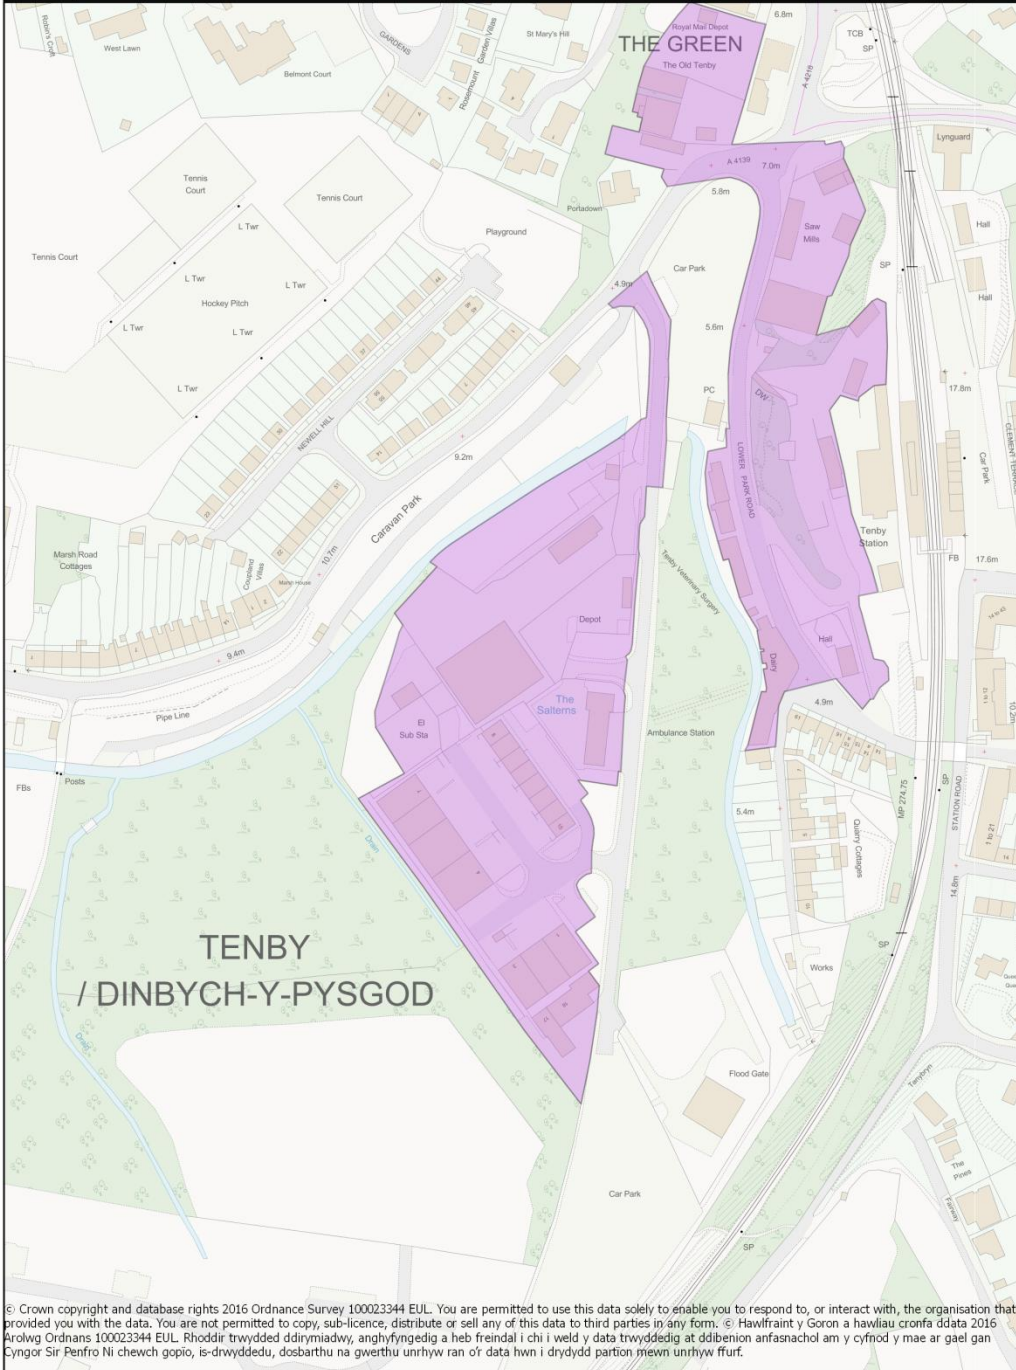

Salterns South, Tenby - NP5

Map produced on: 21 October 2016

Scale (A4 Print)

1:2,570