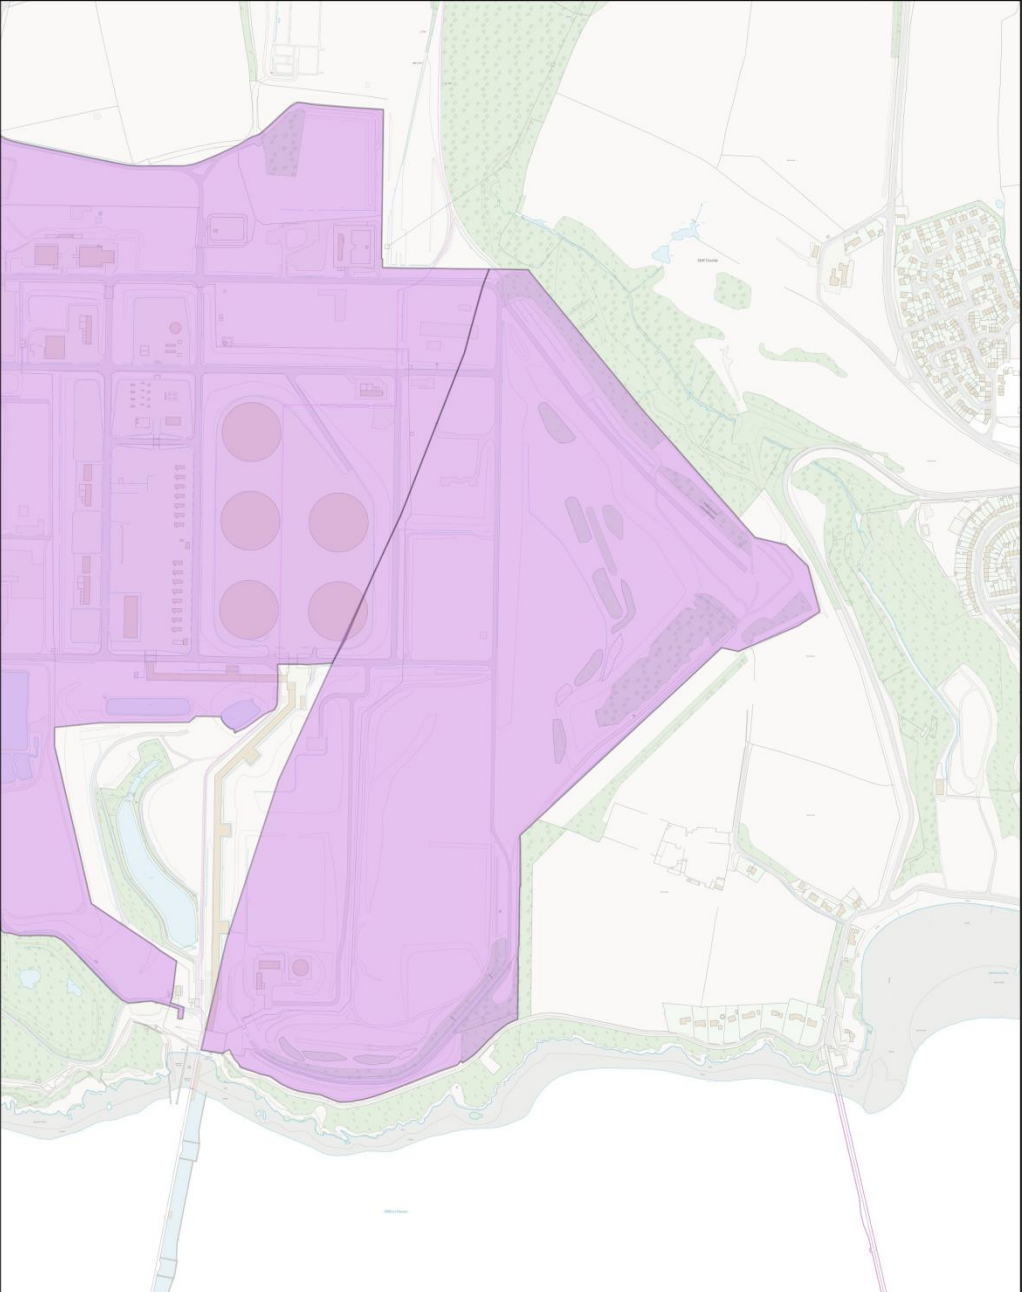

## Milford Haven and Waterston Area Maps

**Petro Plus, Dragon LNG and SEM Logistics, Waterston -  
EMP 000 00004**

Map produced on: 18 October 2016

Scale (A4 Print)

1:12,168

© Crown copyright and database rights 2016 Ordnance Survey 100023344 EUL. You are permitted to use this data solely to enable you to respond to, or interact with, the organisation that provided you with the data. You are not permitted to copy, sub-licence, distribute or sell any of this data to third parties in any form. © Hawfrint y Goron a hawliau cronfa ddata 2016 Arolwg Ordans 100023344 EUL. Rhoddir trwydded ddirymiadwy, anghyfngedig a heb freindal i chi i weld y data trwyddedig at ddibenion anfasnachol am y cyfnod y mae ar gael gan Cyngor Sir Penfro Ni chewch gopio, is-drwyddedu, dosbarthu na gwerthu unrhyw ran o'r data hwn i drydydd partion mewn unrhyw ffurf.

	<b>South Hook LNG (PCC element) - EMP 000 00007</b>	Scale (A4 Print) 1:9,223	
Map produced on: 18 October 2016			

© Crown copyright and database rights 2016 Ordnance Survey 100023344 EUL. You are permitted to use this data solely to enable you to respond to, or interact with, the organisation that provided you with the data. You are not permitted to copy, sub-licence, distribute or sell any of this data to third parties in any form. © Hawffraint y Goron a hawliau cronfa ddata 2016 Arolwg Ordans 100023344 EUL. Rhoddir trwydded ddirymiadwy, anghyfngedig a heb freindal i chi i weld y data trwyddedig at ddibenion anfasnachol am y cyfnod y mae ar gael gan Cyngor Sir Penfro Ni chewch gopio, is-drwyddedu, dosbarthu na gwerthu unrhyw ran o'r data hwn i drydydd partion mewn unrhyw ffurf.