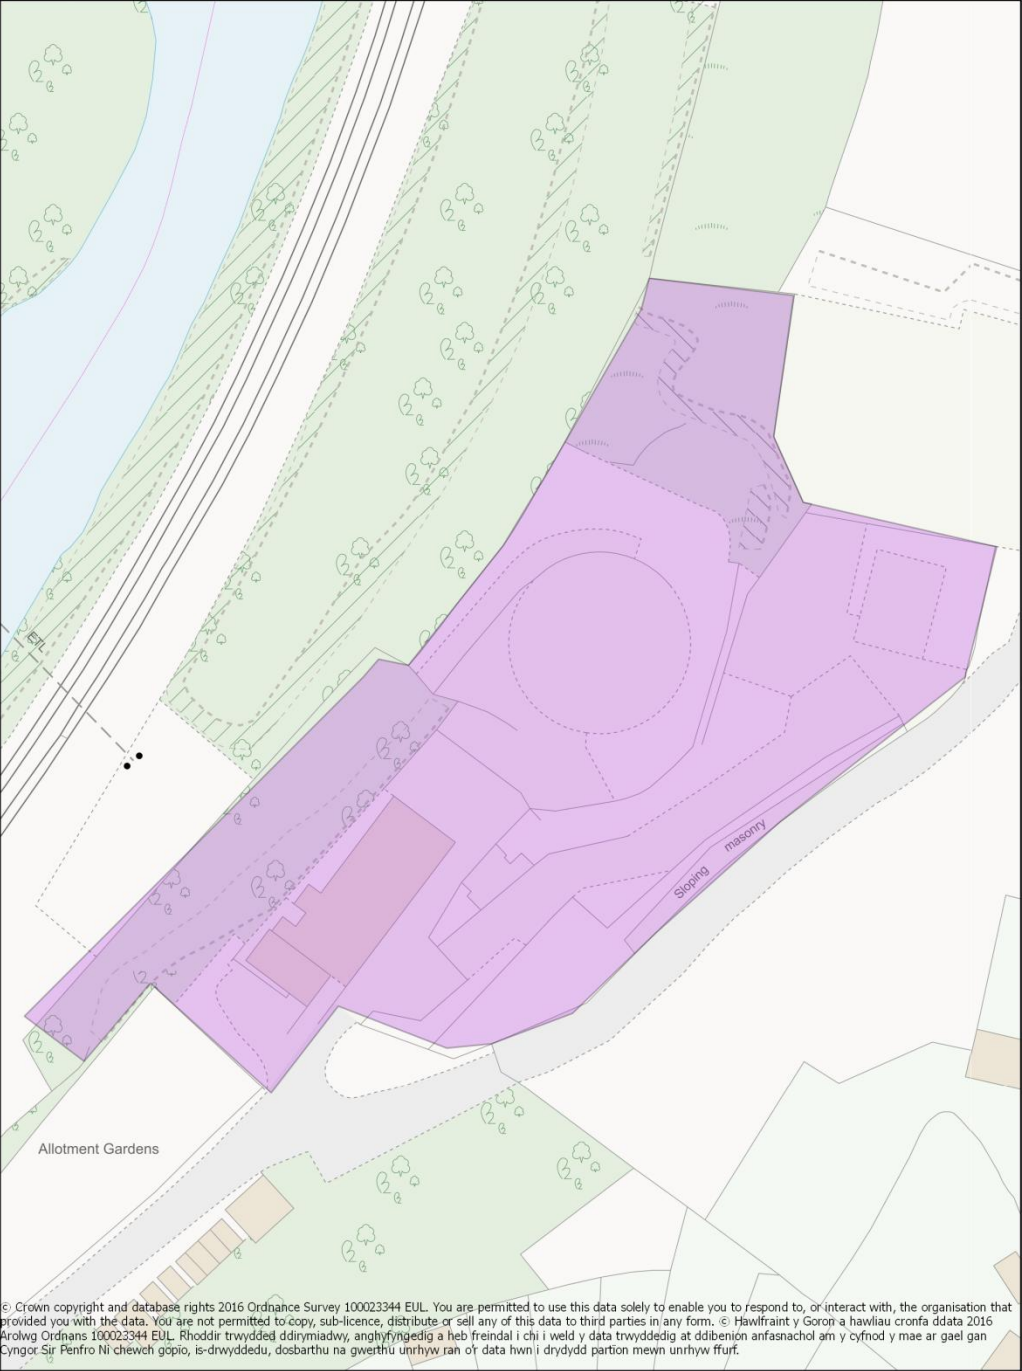

Milford Haven Gas Storage Site - EMP 086 LDP 02	
Map produced on: 18 October 2016		Scale (A4 Print) 1:825