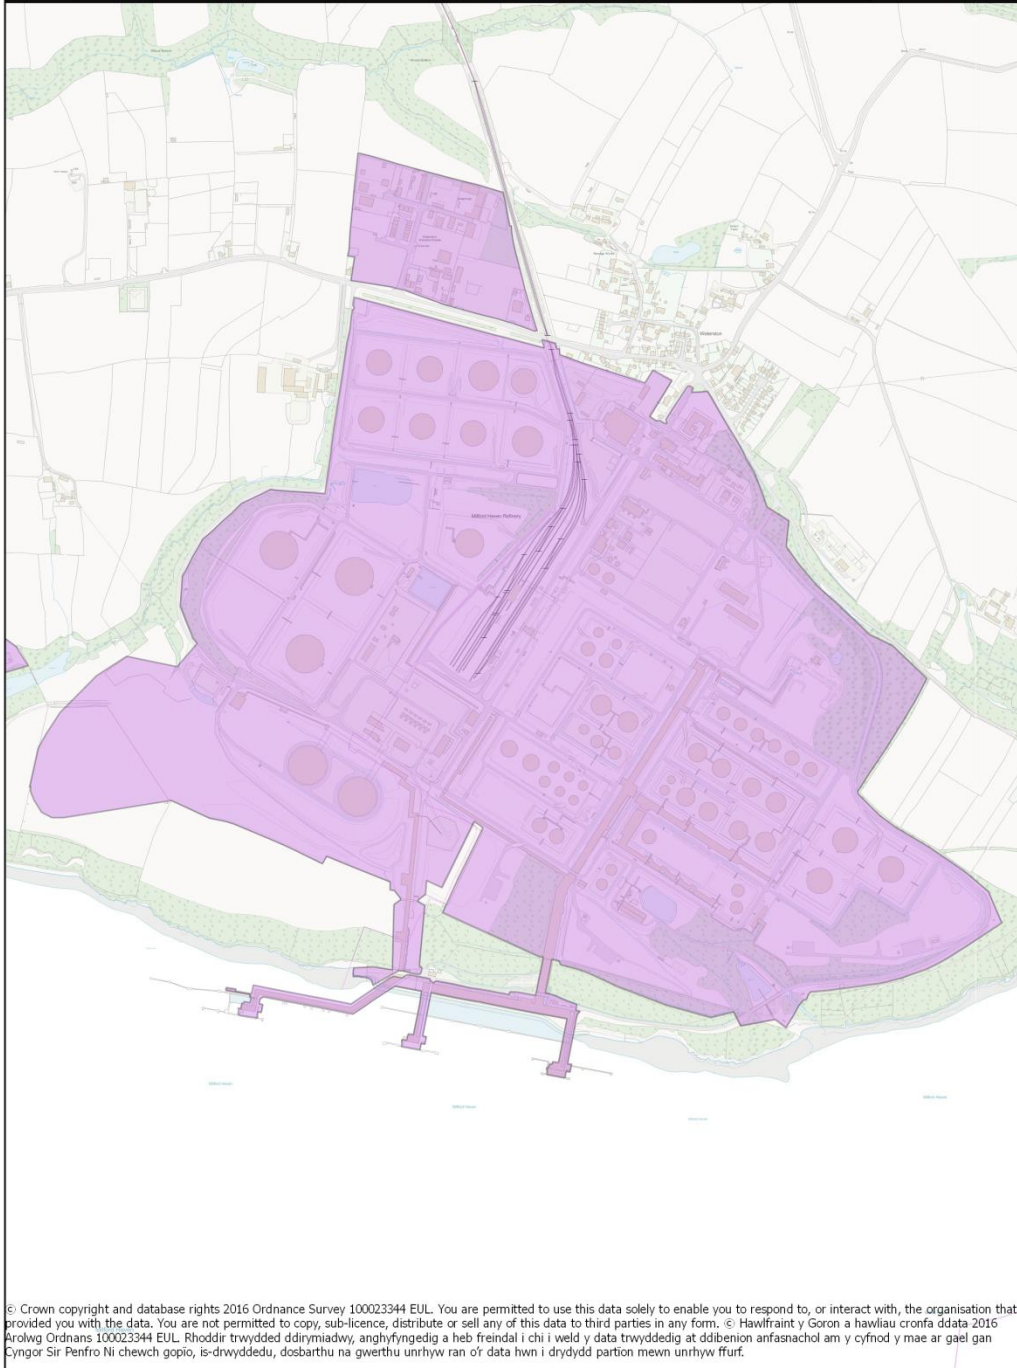

**Petro Plus, Dragon LNG and SEM Logistics, Waterston -
EMP 000 00004**

Map produced on: 18 October 2016

Scale (A4 Print)

1:12,168