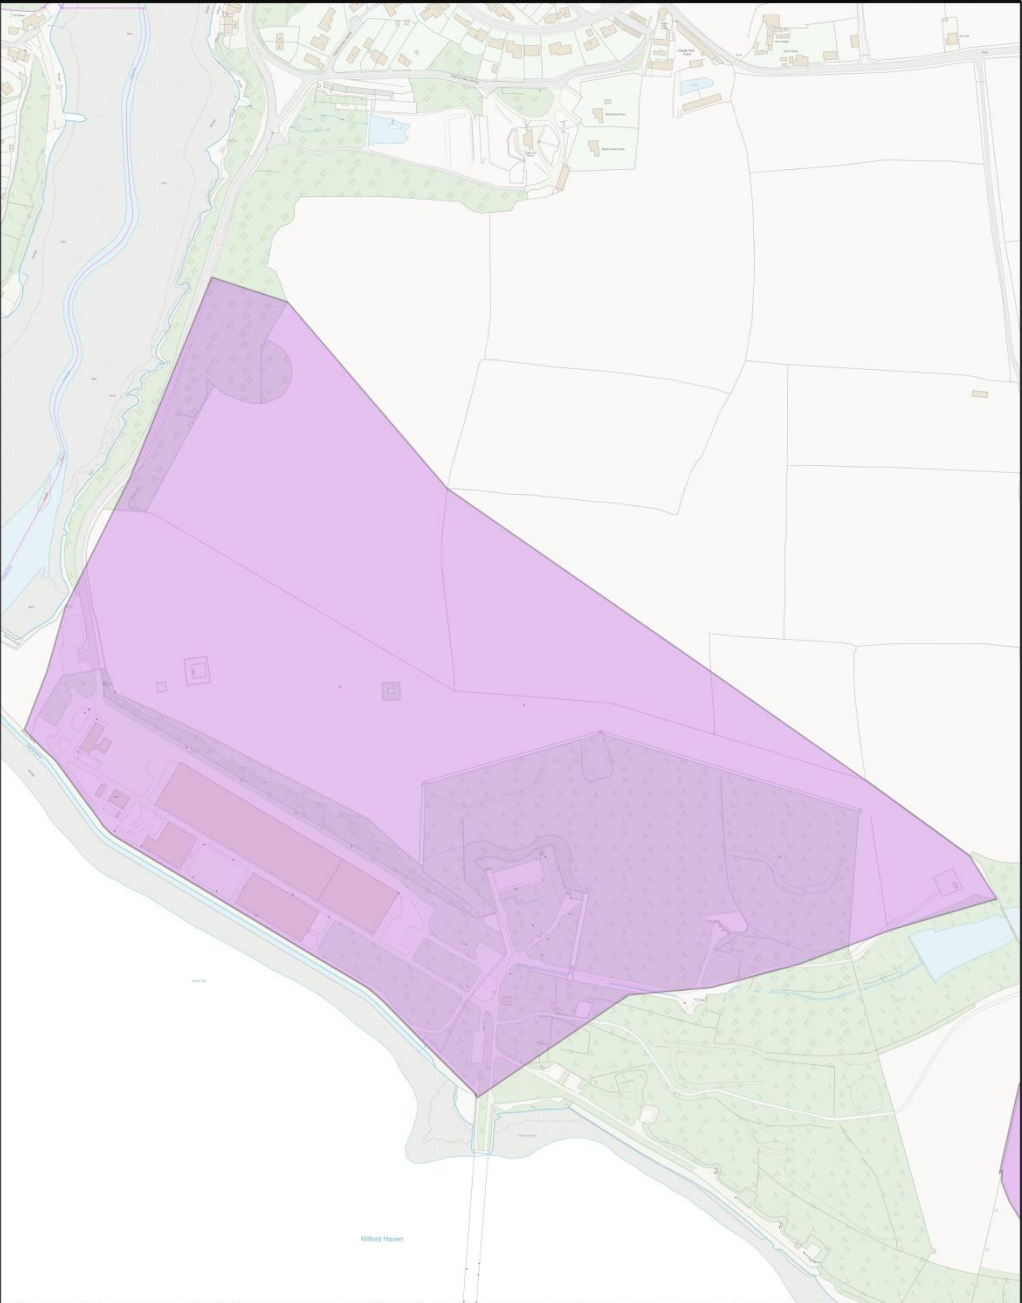

Blackbridge, Milford Haven - S EMP 086 LDP 01	Scale (A4 Print) 1:5,392	
Map produced on: 18 October 2016