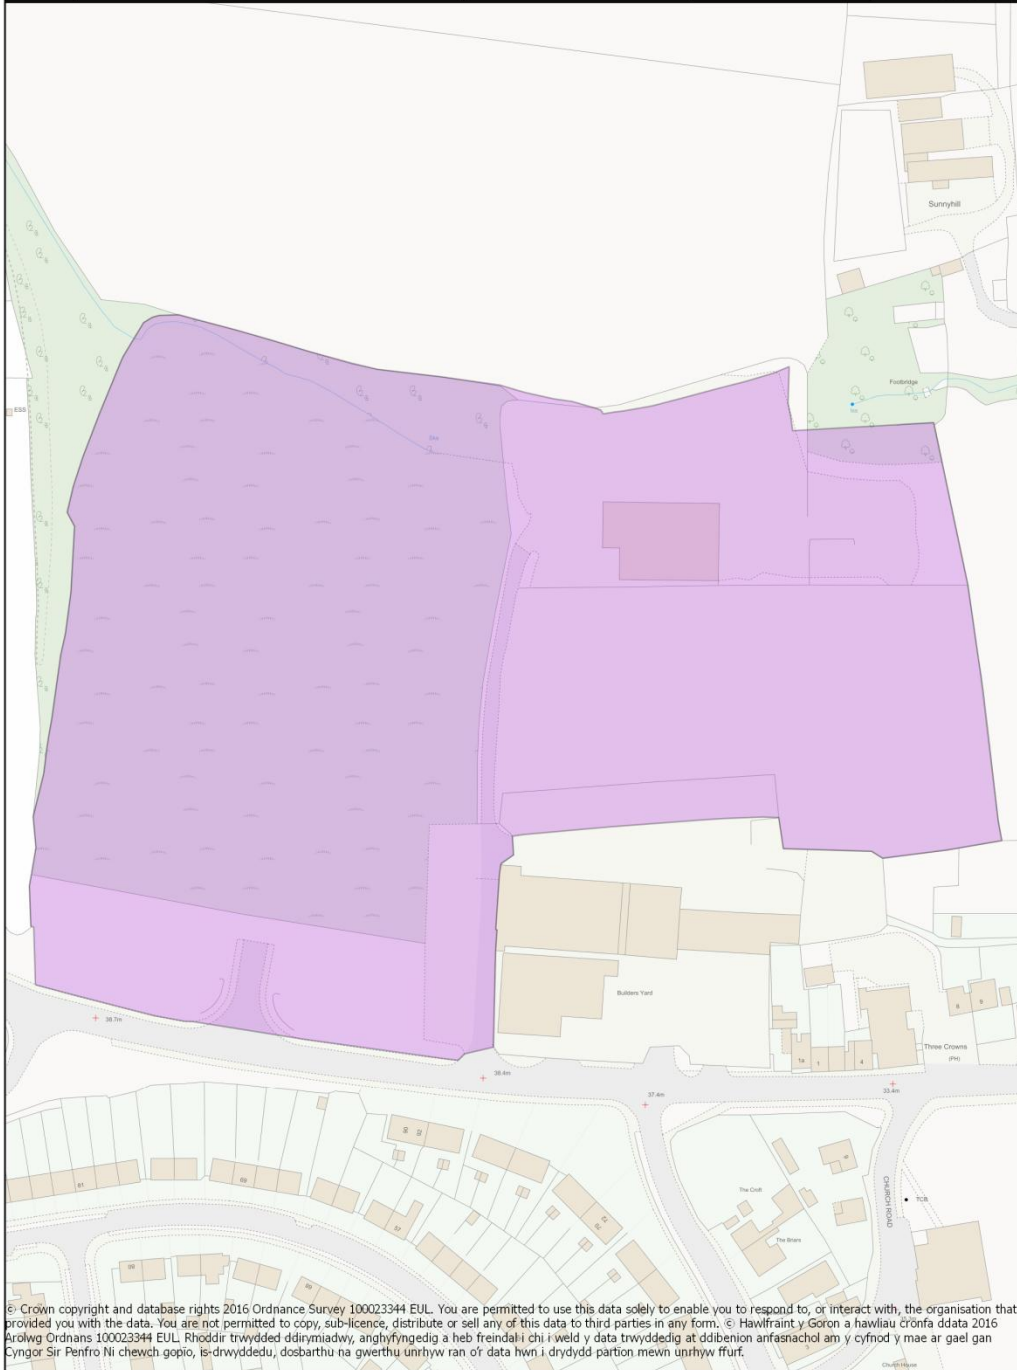

# Waterston Industrial Estate - EMP 146 00001

Map produced on: 18 October 2016

Scale (A4 Print)

1:2,603

© Crown copyright and database rights 2016 Ordnance Survey 100023344 EUL. You are permitted to use this data solely to enable you to respond to, or interact with, the organisation that provided you with the data. You are not permitted to copy, sub-licence, distribute or sell any of this data to third parties in any form. © Hawfaint y Goron a hawliu cronfa ddata 2016 Arolwg Ordans 100023344 EUL. Rhoddir trwydded ddirymiadwy, anghyfngedig a heb freindal i chi i weld y data trwyddedig at ddibenion anfasnachol am y cyfnod y mae ar gael gan Cynogf Sir Penfro Ni chewch gopio, is-drwyddedu, dosbarthu na gwerthu unrhyw ran o'r data hwn i drydydd partion mewn unrhyw ffruf.

# Dale Road, Hubberston, Milford Haven - EMP MXU 086 01

Map produced on: 18 October 2016

Scale (A4 Print)

1:1,746

© Crown copyright and database rights 2016 Ordnance Survey 100023344 EUL. You are permitted to use this data solely to enable you to respond to, or interact with, the organisation that provided you with the data. You are not permitted to copy, sub-licence, distribute or sell any of this data to third parties in any form. © Hawfaint y Goron a hawliau crónfa ddata 2016 Arolwg Ordans 100023344 EUL. Rhoddir trwydded ddirymiadwy, anghyfngedig a heb freindali chi i weld y data trwyddedig at ddibenion anfasnachol am y cyfnod y mae ar gael gan Cyngor Sir Penfro Ni chewch gopio, is-dwyddedu, dosbarthu na gwerthu unrhyw ran o'r data hwn i drydydd partion mewn unrhyw ffurf.