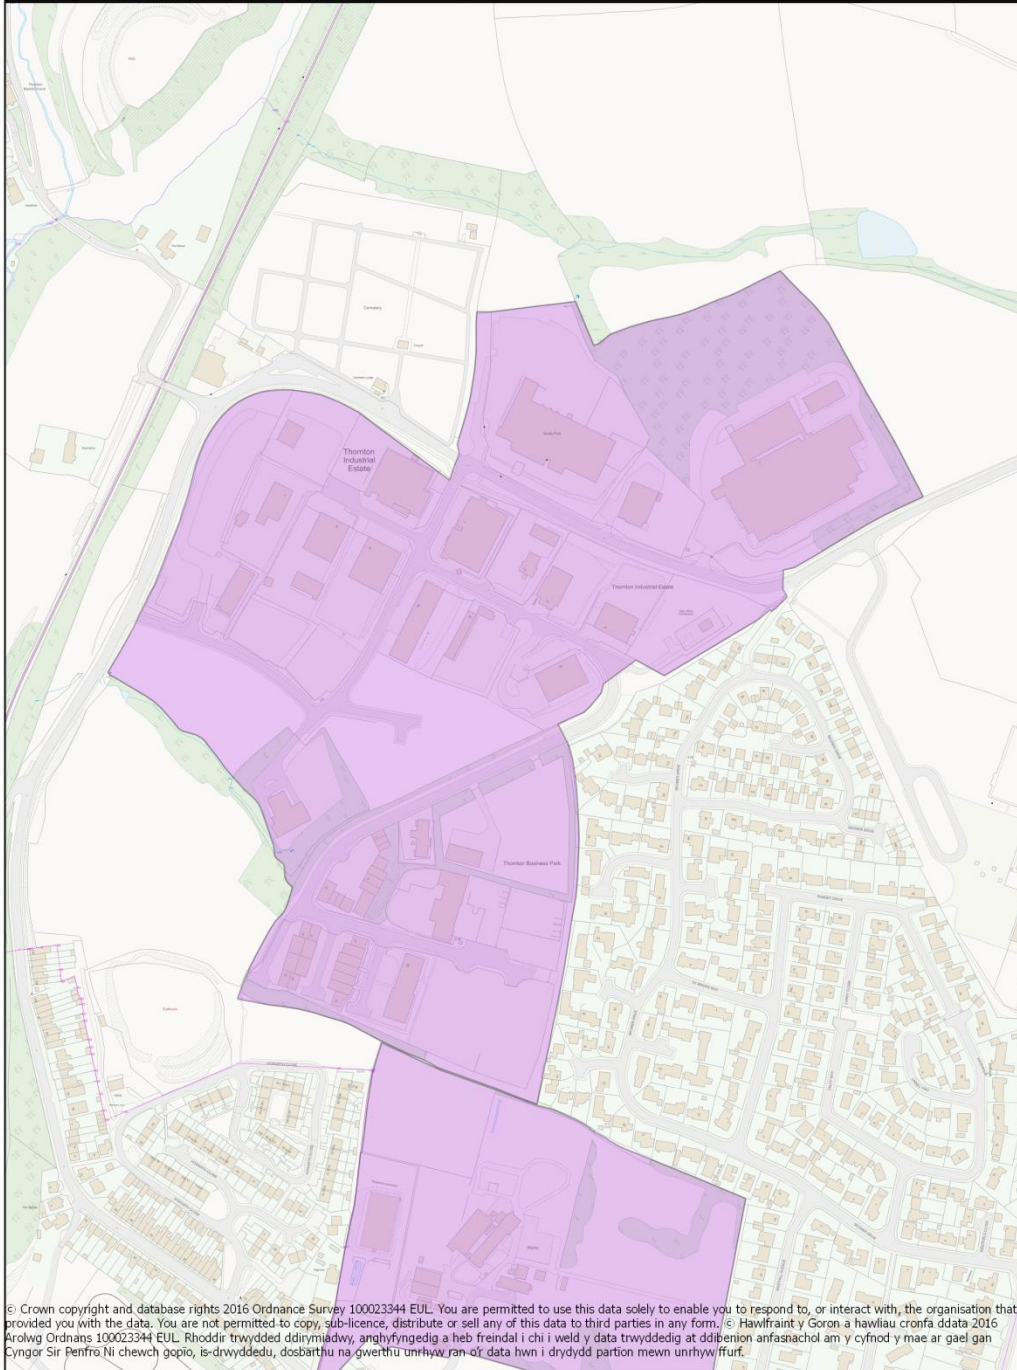

Thornton Industrial Estate, Milford Haven, including Priory Park - EMP 086 00003

Map produced on: 18 October 2016

Scale (A4 Print)

1:4,669