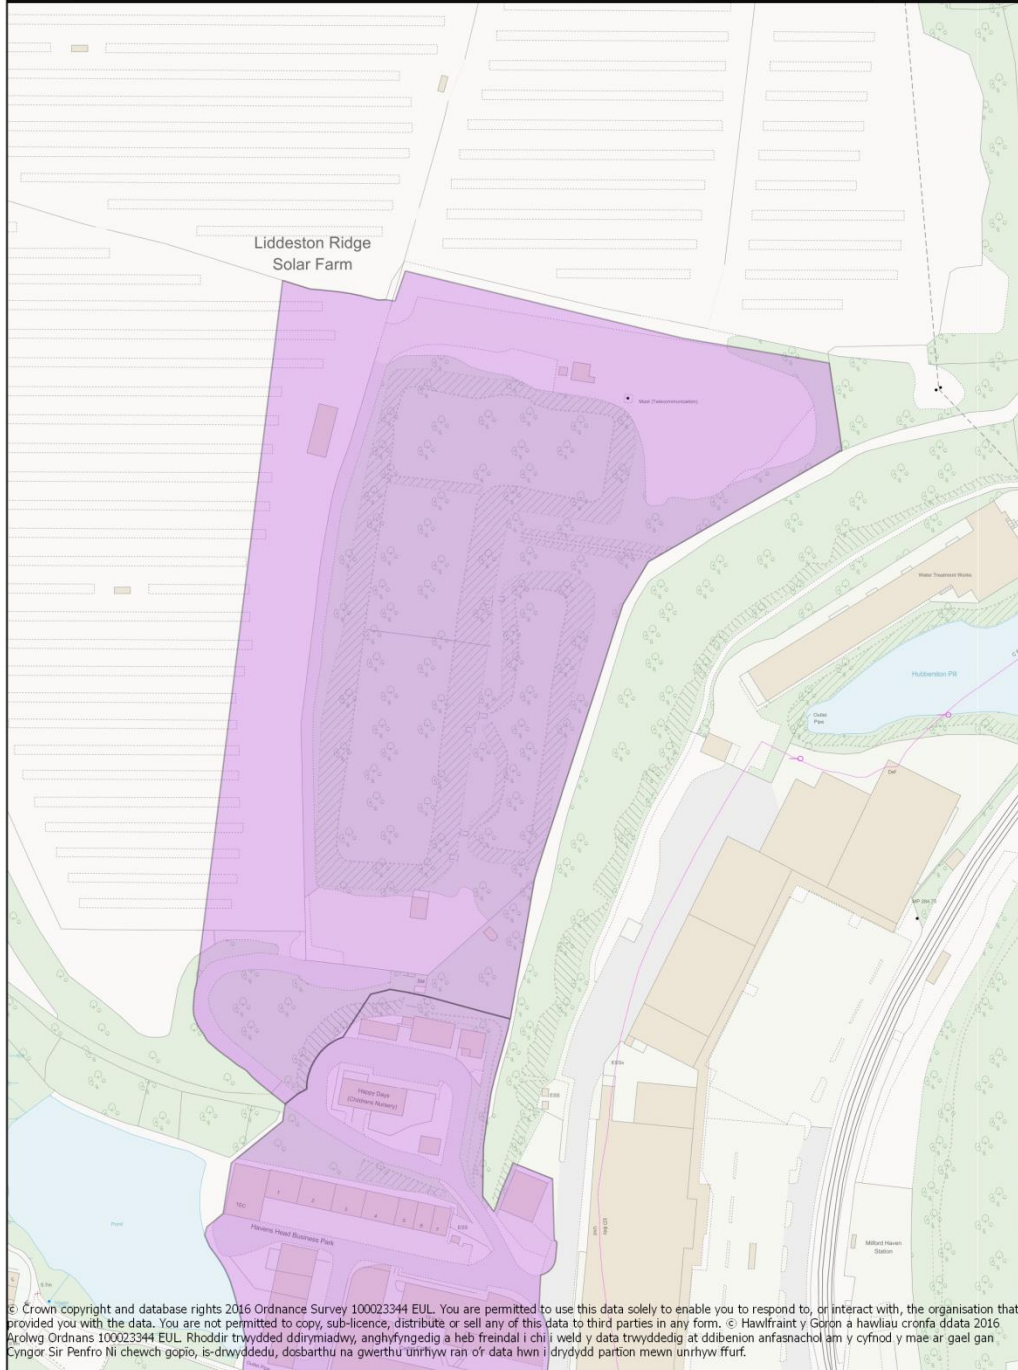

Haven Head Business Park Northern Extension, Milford Haven - EMP 086 00001

Map produced on: 18 October 2016

Scale (A4 Print)

1:2,070