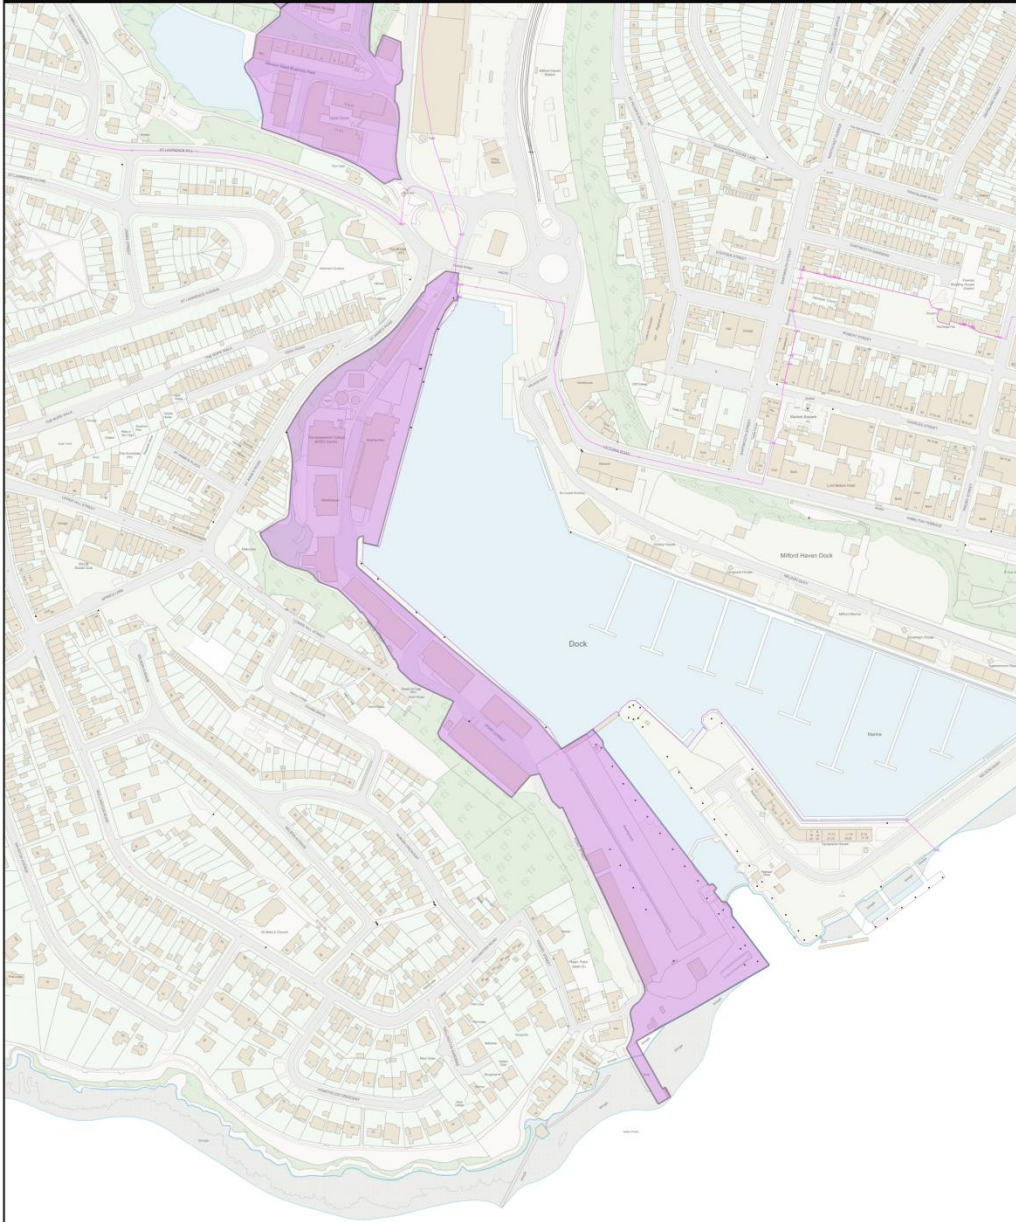

Milford Docks - EMP 086 00005

Map produced on: 18 October 2016

Scale (A4 Print)

1:4,601