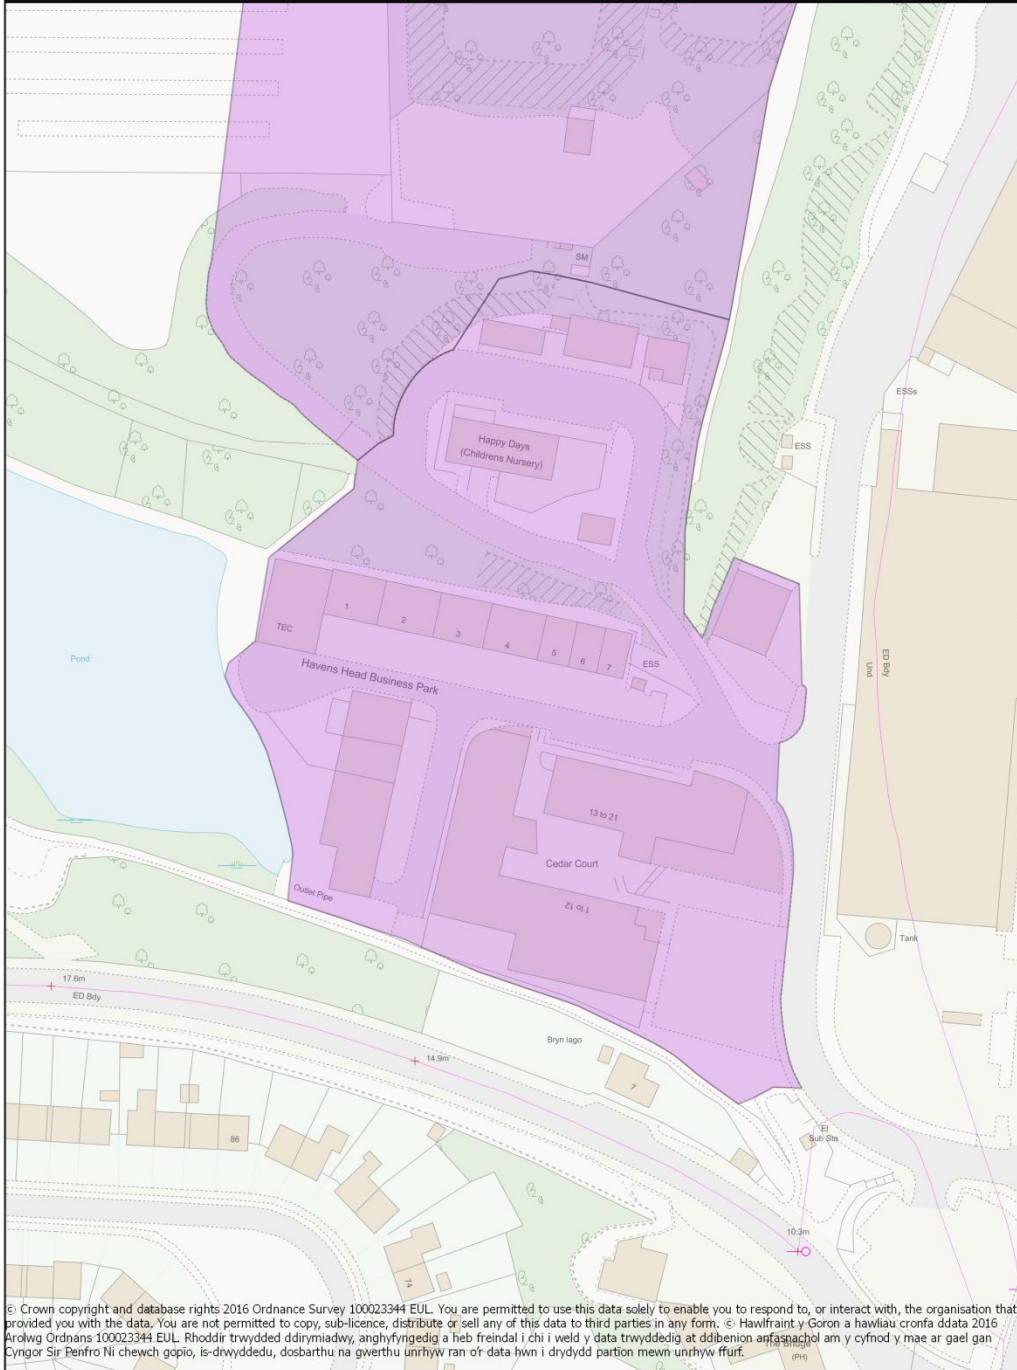

Haven Head Business Park, Milford Haven - EMP 086 00006

Map produced on: 18 October 2016

Scale (A4 Print)

1:1,254

© Crown copyright and database rights 2016 Ordnance Survey 100023344 EUL. You are permitted to use this data solely to enable you to respond to, or interact with, the organisation that provided you with the data. You are not permitted to copy, sub-licence, distribute or sell any of this data to third parties in any form. © Hawfraint y Goron a hawliau cronfa ddata 2016 Arolwg Ordans 100023344 EUL. Rhoddir trwydded ddirymiadwy, anghyfnydedig a heb freindal i chi i weld y data trwyddedig at ddibenion arfasnachol am y cyfnod y mae ar gael gan Cyngor Sir Penfro Ni chewch gopio, is-dwyddedu, dosbarthu na gwerthu unrhyw ran o'r data hwn i drydydd partion mewn unrhyw ffurf.