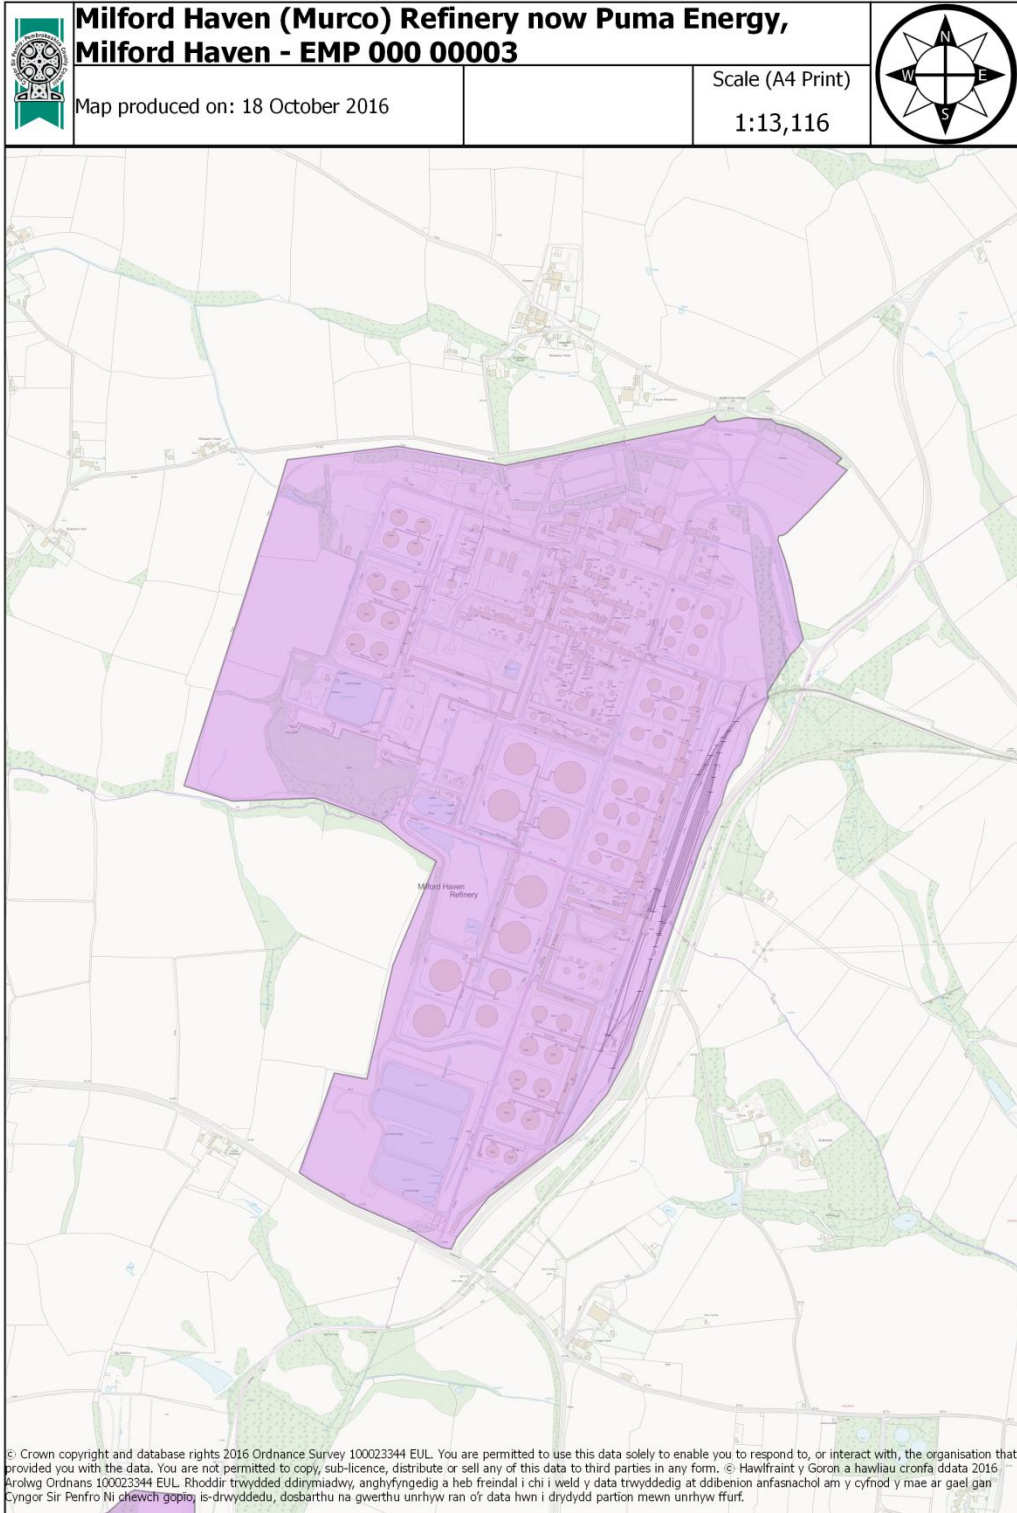

## Milford Haven and Waterston Area Maps

**Petro Plus, Dragon LNG and SEM Logistics, Waterston -  
EMP 000 00004**

Map produced on: 18 October 2016

Scale (A4 Print)

1:12,168

© Crown copyright and database rights 2016 Ordnance Survey 100023344 EUL. You are permitted to use this data solely to enable you to respond to, or interact with, the organisation that provided you with the data. You are not permitted to copy, sub-licence, distribute or sell any of this data to third parties in any form. © Hawfrint y Goron a hawliau cronfa ddata 2016 Arolwg Ordans 100023344 EUL. Rhoddir trwydded ddirymiadwy, anghyfngedig a heb freindal i chi i weld y data trwyddedig at ddibenion anfasnachol am y cyfnod y mae ar gael gan Cyngor Sir Penfro Ni chewch gopio, is-drwyddedu, dosbarthu na gwerthu unrhyw ran o'r data hwn i drydydd partion mewn unrhyw ffurf.

	<b>South Hook LNG (PCC element) - EMP 000 00007</b>	Scale (A4 Print) 1:9,223	
Map produced on: 18 October 2016			

© Crown copyright and database rights 2016 Ordnance Survey 100023344 EUL. You are permitted to use this data solely to enable you to respond to, or interact with, the organisation that provided you with the data. You are not permitted to copy, sub-licence, distribute or sell any of this data to third parties in any form. © Hawffraint y Goron a hawliau cronfa ddata 2016 Arolwg Ordans 100023344 EUL. Rhoddir trwydded ddirymiadwy, anghyfngedig a heb freindal i chi i weld y data trwyddedig at ddibenion anfasnachol am y cyfnod y mae ar gael gan Cyngor Sir Penfro Ni chewch gopio, is-drwyddedu, dosbarthu na gwerthu unrhyw ran o'r data hwn i drydydd partion mewn unrhyw ffurf.