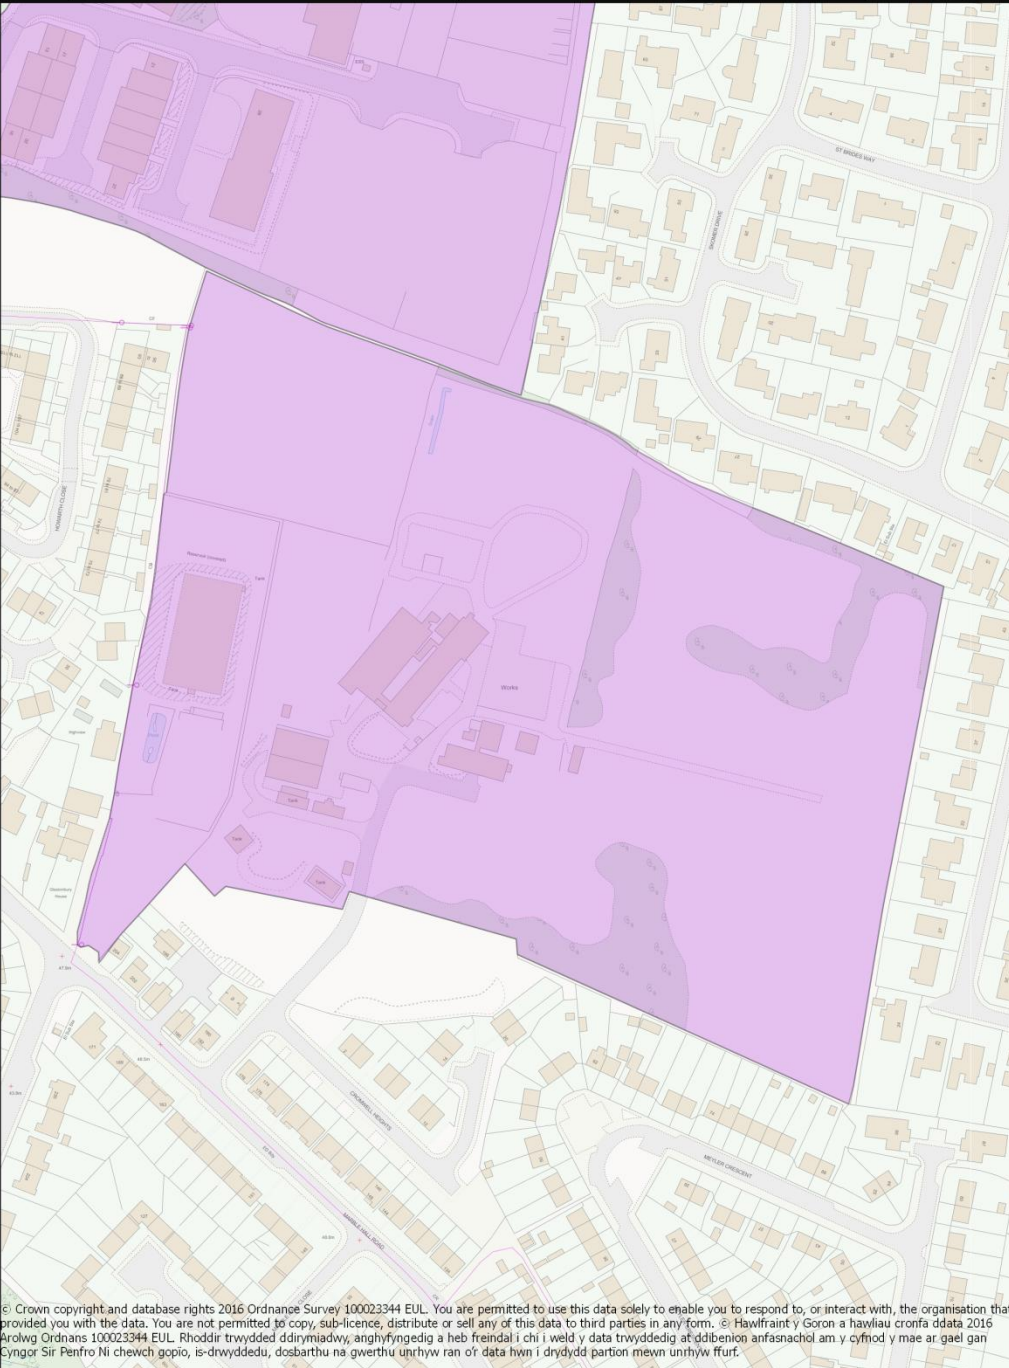

Adjacent to Marble Hall Road, Milford Haven - EMP 086 LDP 01	
Map produced on: 18 October 2016		Scale (A4 Print) 1:2,306