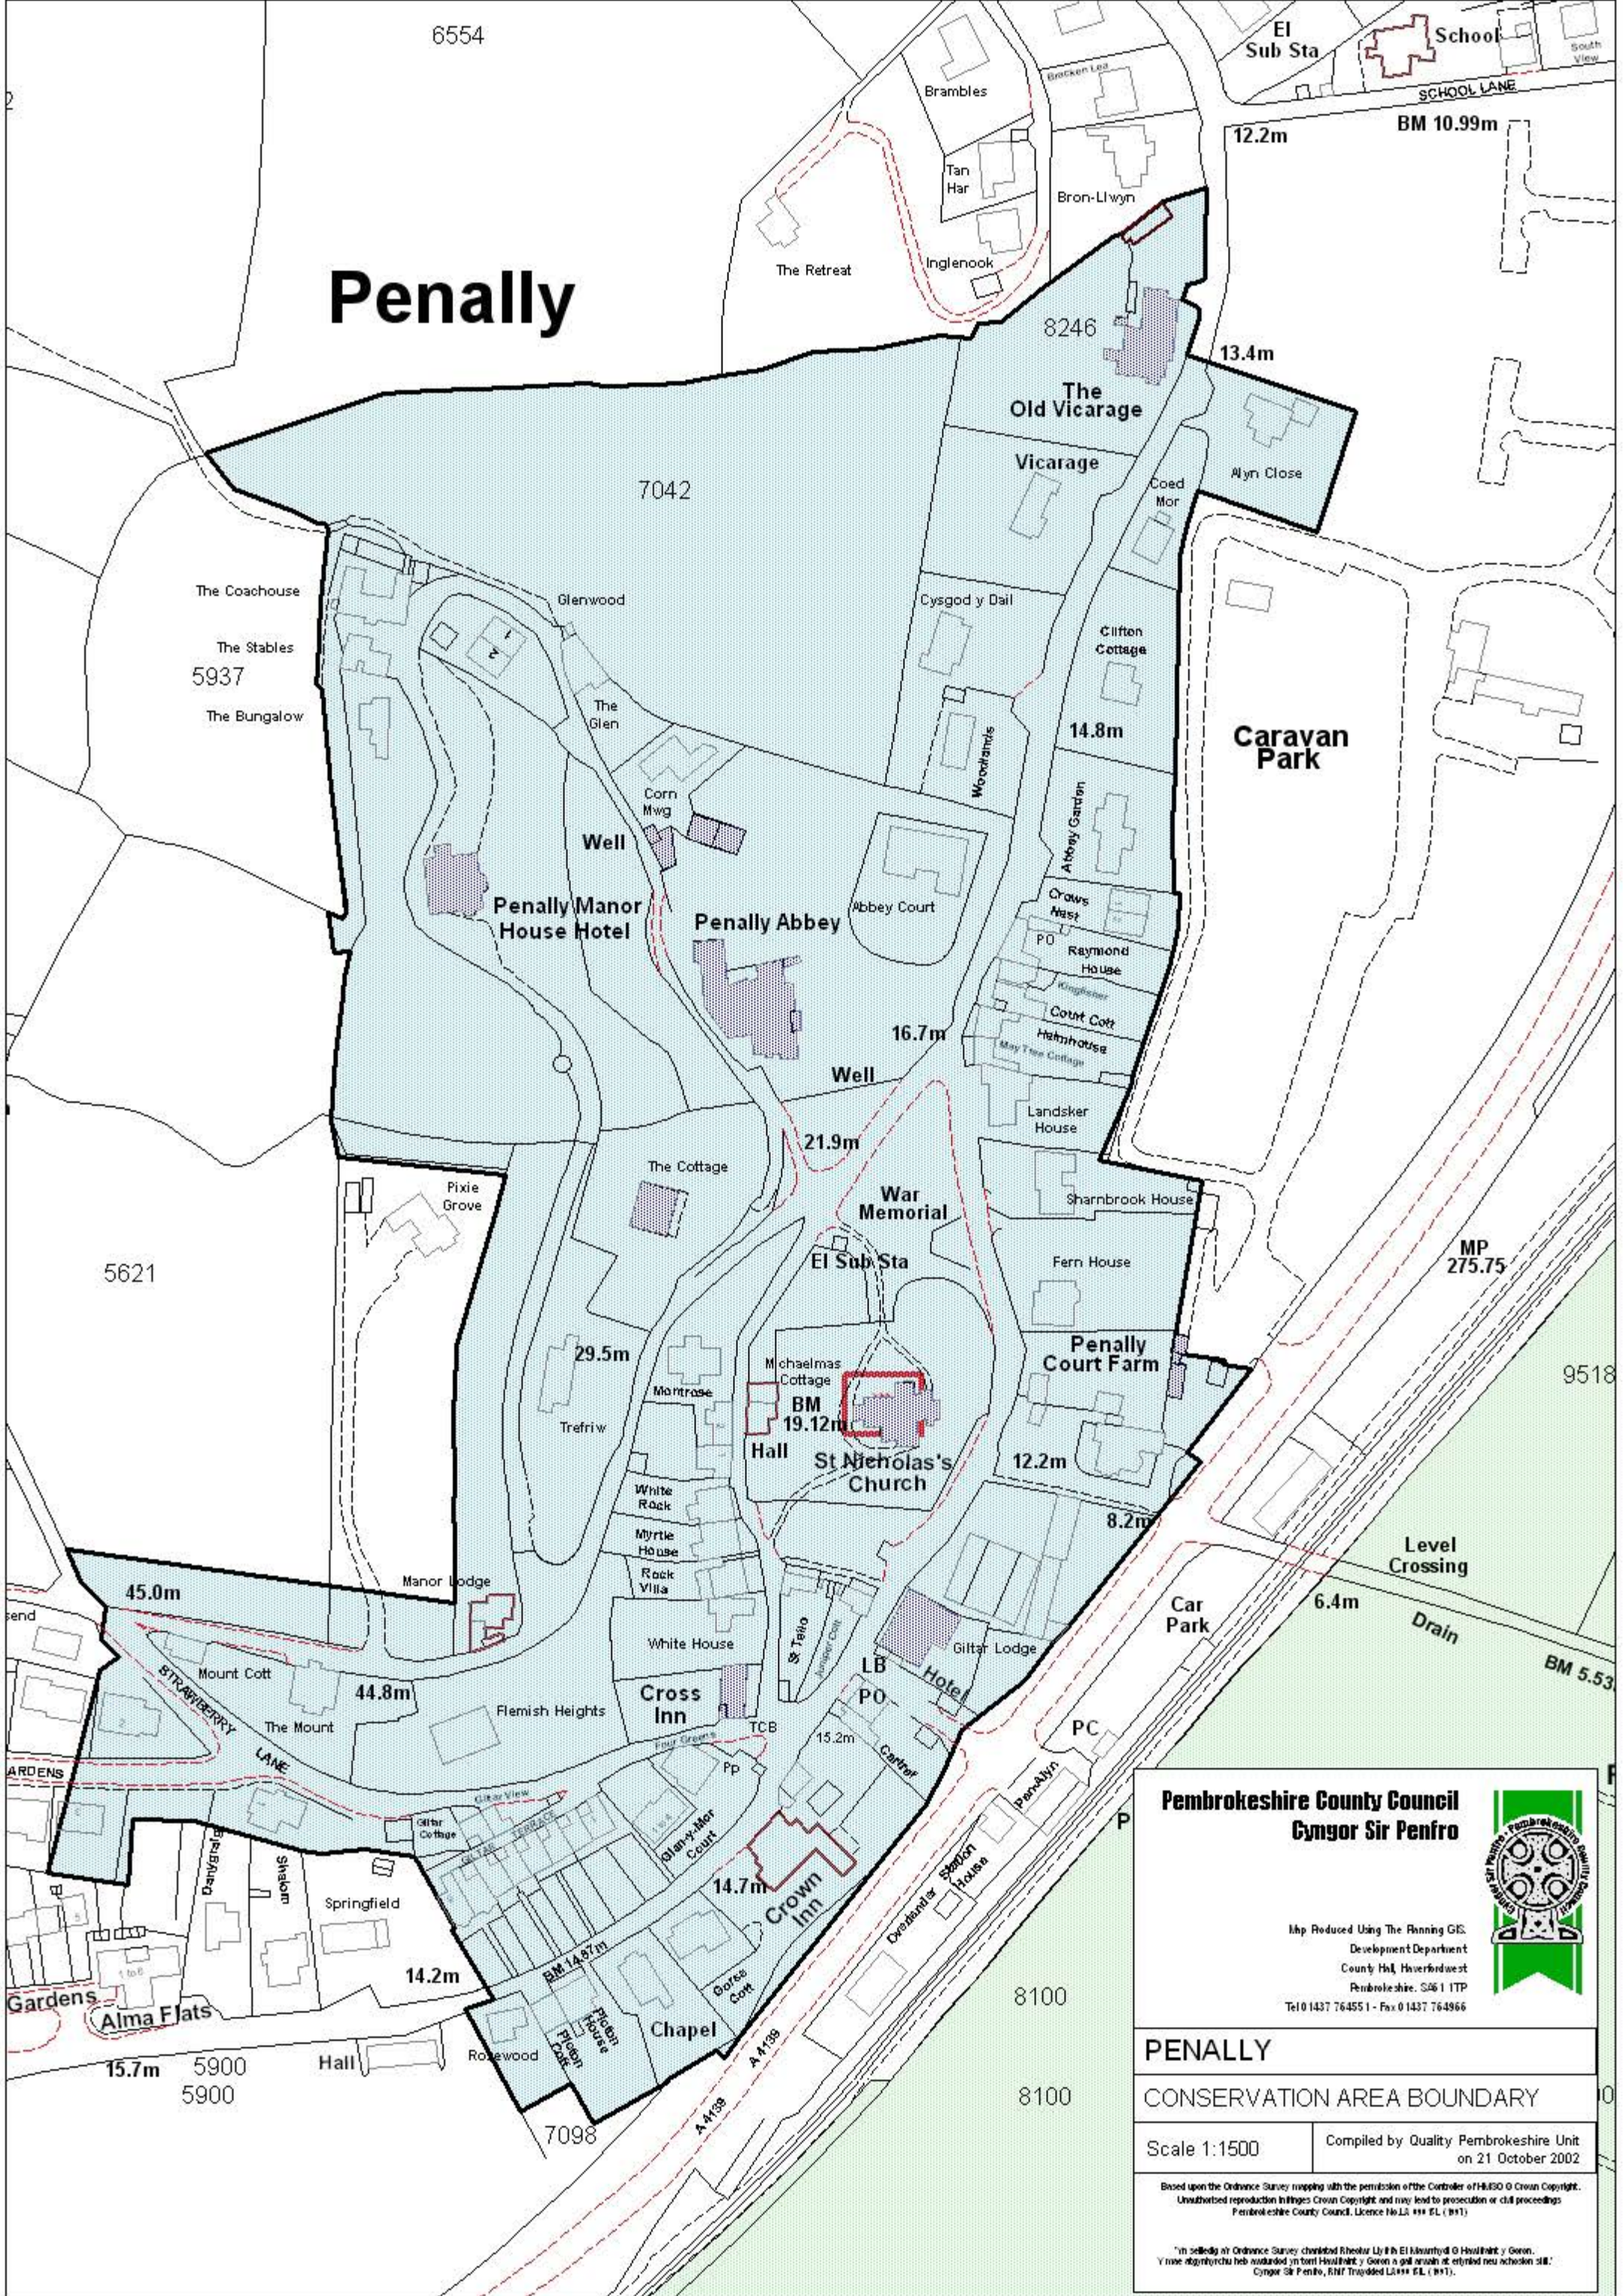

Penally

Pembrokeshire County Council
Cyngor Sir Penfro

Map Produced Using The Planning GIS
Development Department
County Hall, Haverfordwest
Pembrokeshire, SA6 1 JTP
Tel 01437 764551 - Fax 01437 764966

PENALLY
CONSERVATION AREA BOUNDARY

Scale 1:1500   Compiled by Quality Pembrokeshire Unit
on 21 October 2002

Based upon the Ordnance Survey mapping with the permission of the Controller of HMSO © Crown Copyright. Unauthorised reproduction in full or part is prohibited and may lead to prosecution or civil proceedings. Pembrokeshire County Council, Licence No LA 111 EL (197).

Yn seiliedig ar Ordnance Survey chwyddet Rheolwr Llyth EI Hawlfryd © Hawlfryd y Geon. Y mae atgofreithu heb awddor yn ffordd Hwylfryd y Geon a gall arwain at estyniad neu achosion sifil. Cyngor Sir Penfro, RIF Trwydded LA111 EL (197).