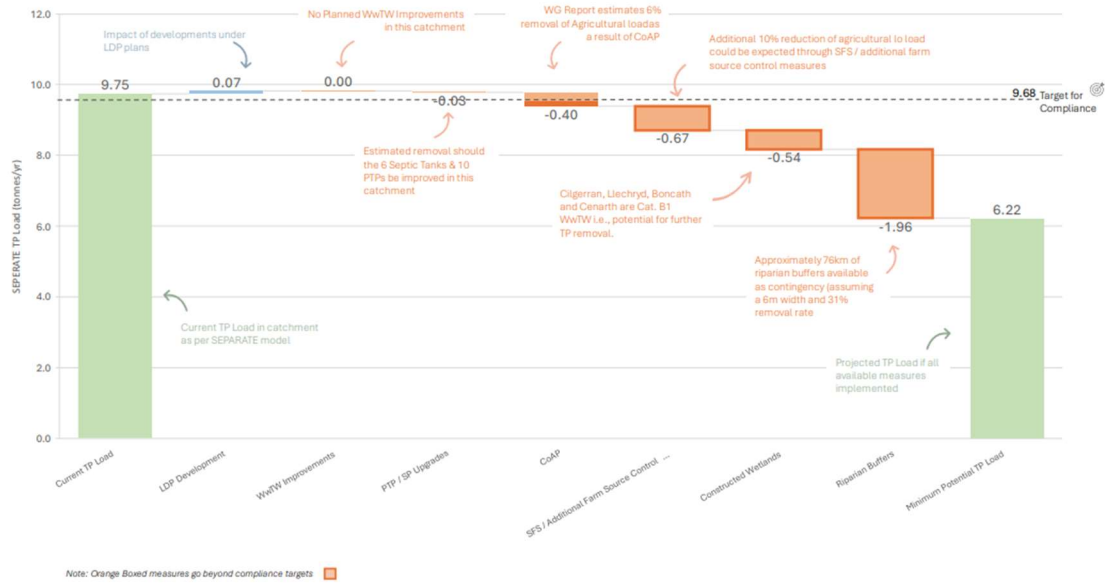

New Appendix E Nutrient Management Plans Waterfall Charts

Figure 1 Sub-catchment 1 waterfall chart. Cleddau	2
Figure 2 Sub-catchment 2 waterfall chart - Cleddau	3
Figure 3 Sub-catchment 3 waterfall chart - Cleddau	3
Figure 4 Sub-catchment 4 waterfall chart - Cleddau	3
Figure 5 Sub-catchment 5 waterfall chart - Cleddau	4
Figure 6 Sub-catchment 6 waterfall chart – Cleddau	4
Figure 7 Sub Catchment 10- Waterfall Chart Teifi	5
Figure 8 Sub Catchment 11 – Waterfall Chart Teifi	5

Figure 6 Sub-catchment 6 waterfall chart – Cleddau

Figure 6-10 Sub-Catchment 10 waterfall chart

Figure 7 Sub Catchment 10- Waterfall Chart Teifi

Figure 6-11 Sub-Catchment 11 waterfall chart

Figure 8 Sub Catchment 11 – Waterfall Chart Teifi