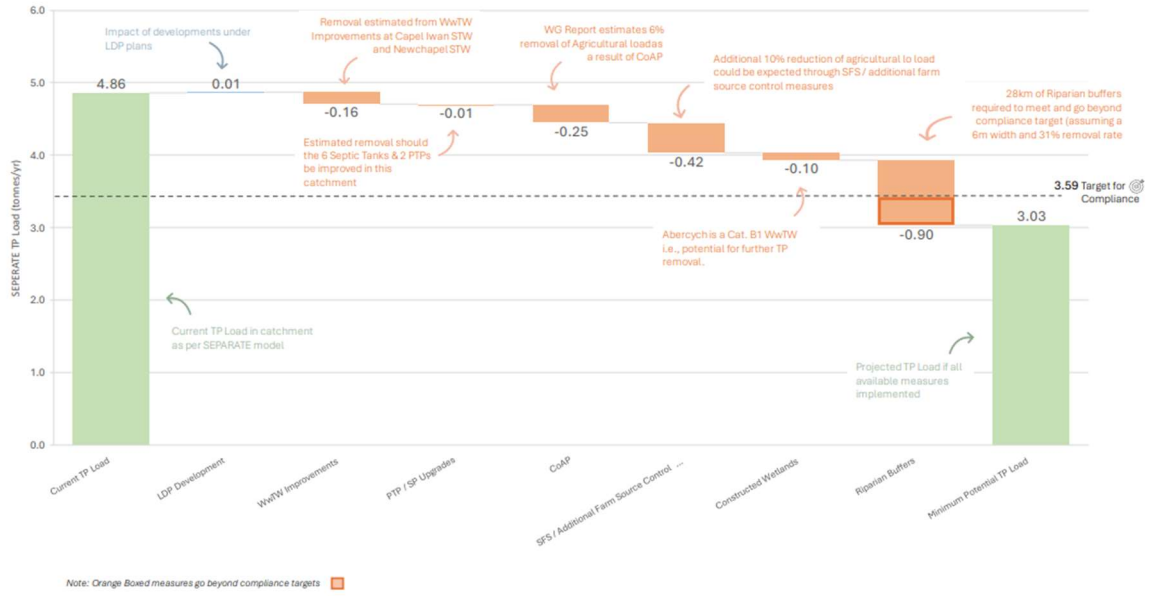

Figure 6 Sub-catchment 6 waterfall chart – Cleddau

Figure 6-10 Sub-Catchment 10 waterfall chart

Figure 7 Sub Catchment 10- Waterfall Chart Teifi

Figure 6-11 Sub-Catchment 11 waterfall chart

Figure 8 Sub Catchment 11 – Waterfall Chart Teifi