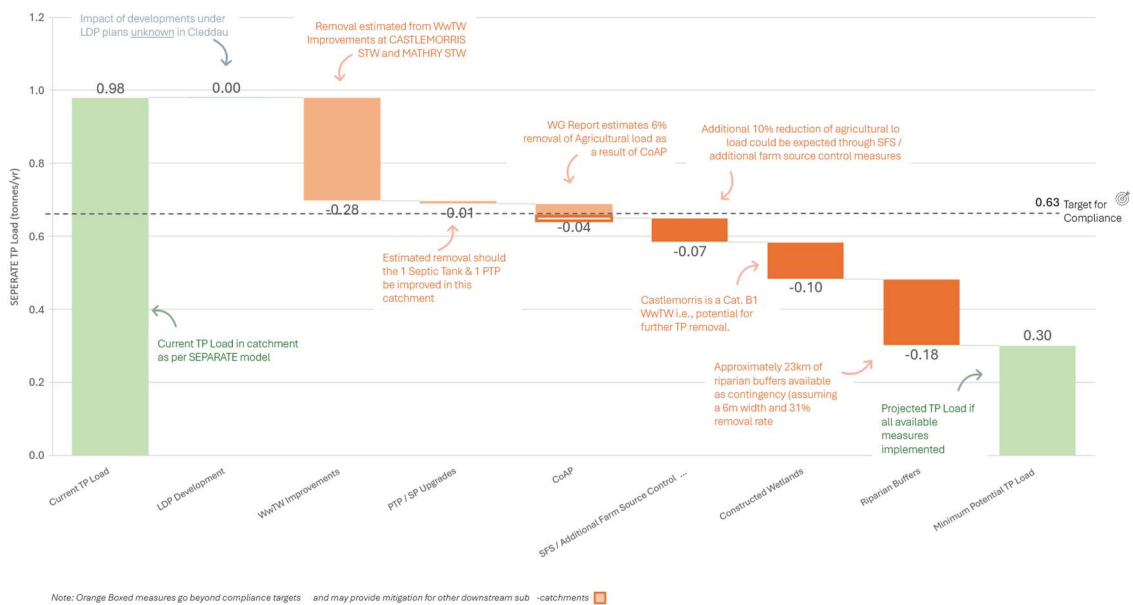

New Appendix E Nutrient Management Plans Waterfall Charts

Figure 1 Sub-catchment 1 waterfall chart. Cleddau	2
Figure 2 Sub-catchment 2 waterfall chart - Cleddau	3
Figure 3 Sub-catchment 3 waterfall chart - Cleddau	3
Figure 4 Sub-catchment 4 waterfall chart - Cleddau	3
Figure 5 Sub-catchment 5 waterfall chart - Cleddau	4
Figure 6 Sub-catchment 6 waterfall chart – Cleddau	4
Figure 7 Sub Catchment 10- Waterfall Chart Teifi	5
Figure 8 Sub Catchment 11 – Waterfall Chart Teifi	5

Figure 1 Sub-catchment 1 waterfall chart. Cleddau

Figure 2 Sub-catchment 2 waterfall chart - Cleddau

Figure 3 Sub-catchment 3 waterfall chart - Cleddau

Figure 4 Sub-catchment 4 waterfall chart - Cleddau

Figure 5 Sub-catchment 5 waterfall chart - Cleddau