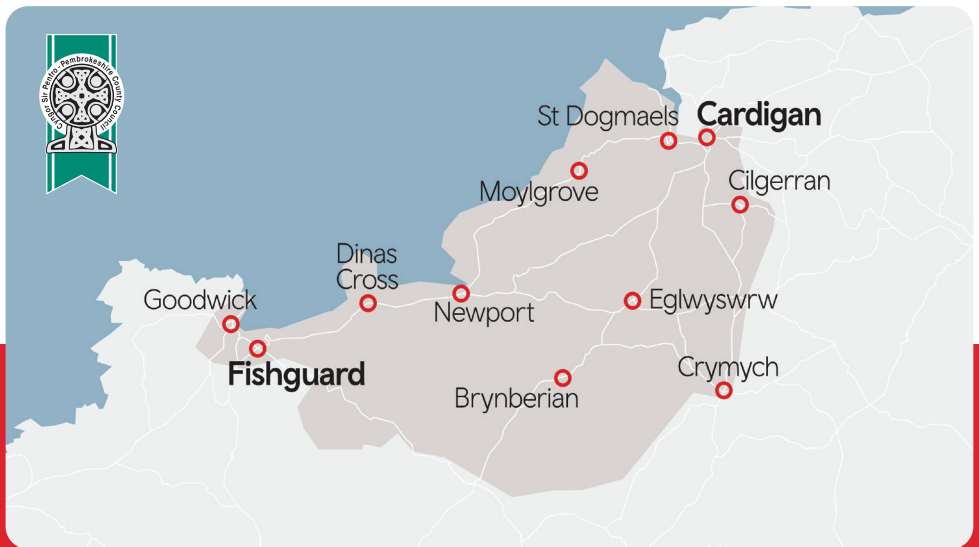

fflecsi

Poppit Zone

This zone covers the north coast of Pembrokeshire between Fishguard and Cardigan, and extends south over the Preseli Hills to Crymych.

Instead of operating a fixed route and a set timetable, fflecsi operates within a set zone and is available anytime between 7.30am and 6.30pm (Monday to Saturday). Passengers can book travel anywhere within the zone below.